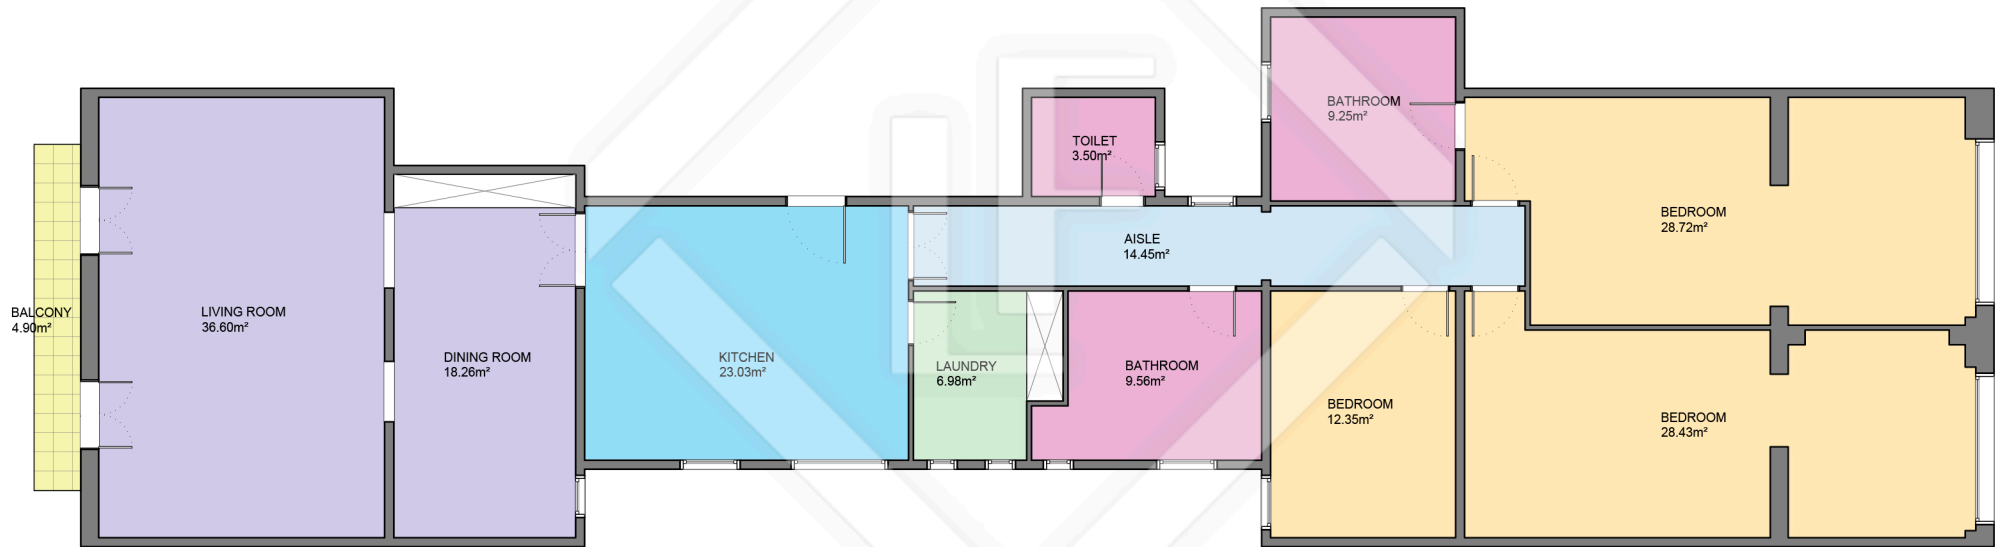

BCN29355 Propuesta

LUCAS FOX
INTERNATIONAL PROPERTIES

Scale in metres. Indicative only. Dimensions are approximate. All information contained here is gathered from sources we believe to be reliable. However we cannot guarantee its accuracy and interested persons should rely on their own enquiries.

Measurements FLOOR	
Built surface	210.85m ²
Useful surface	191.13m ²
Exterior surface	4.90m ²