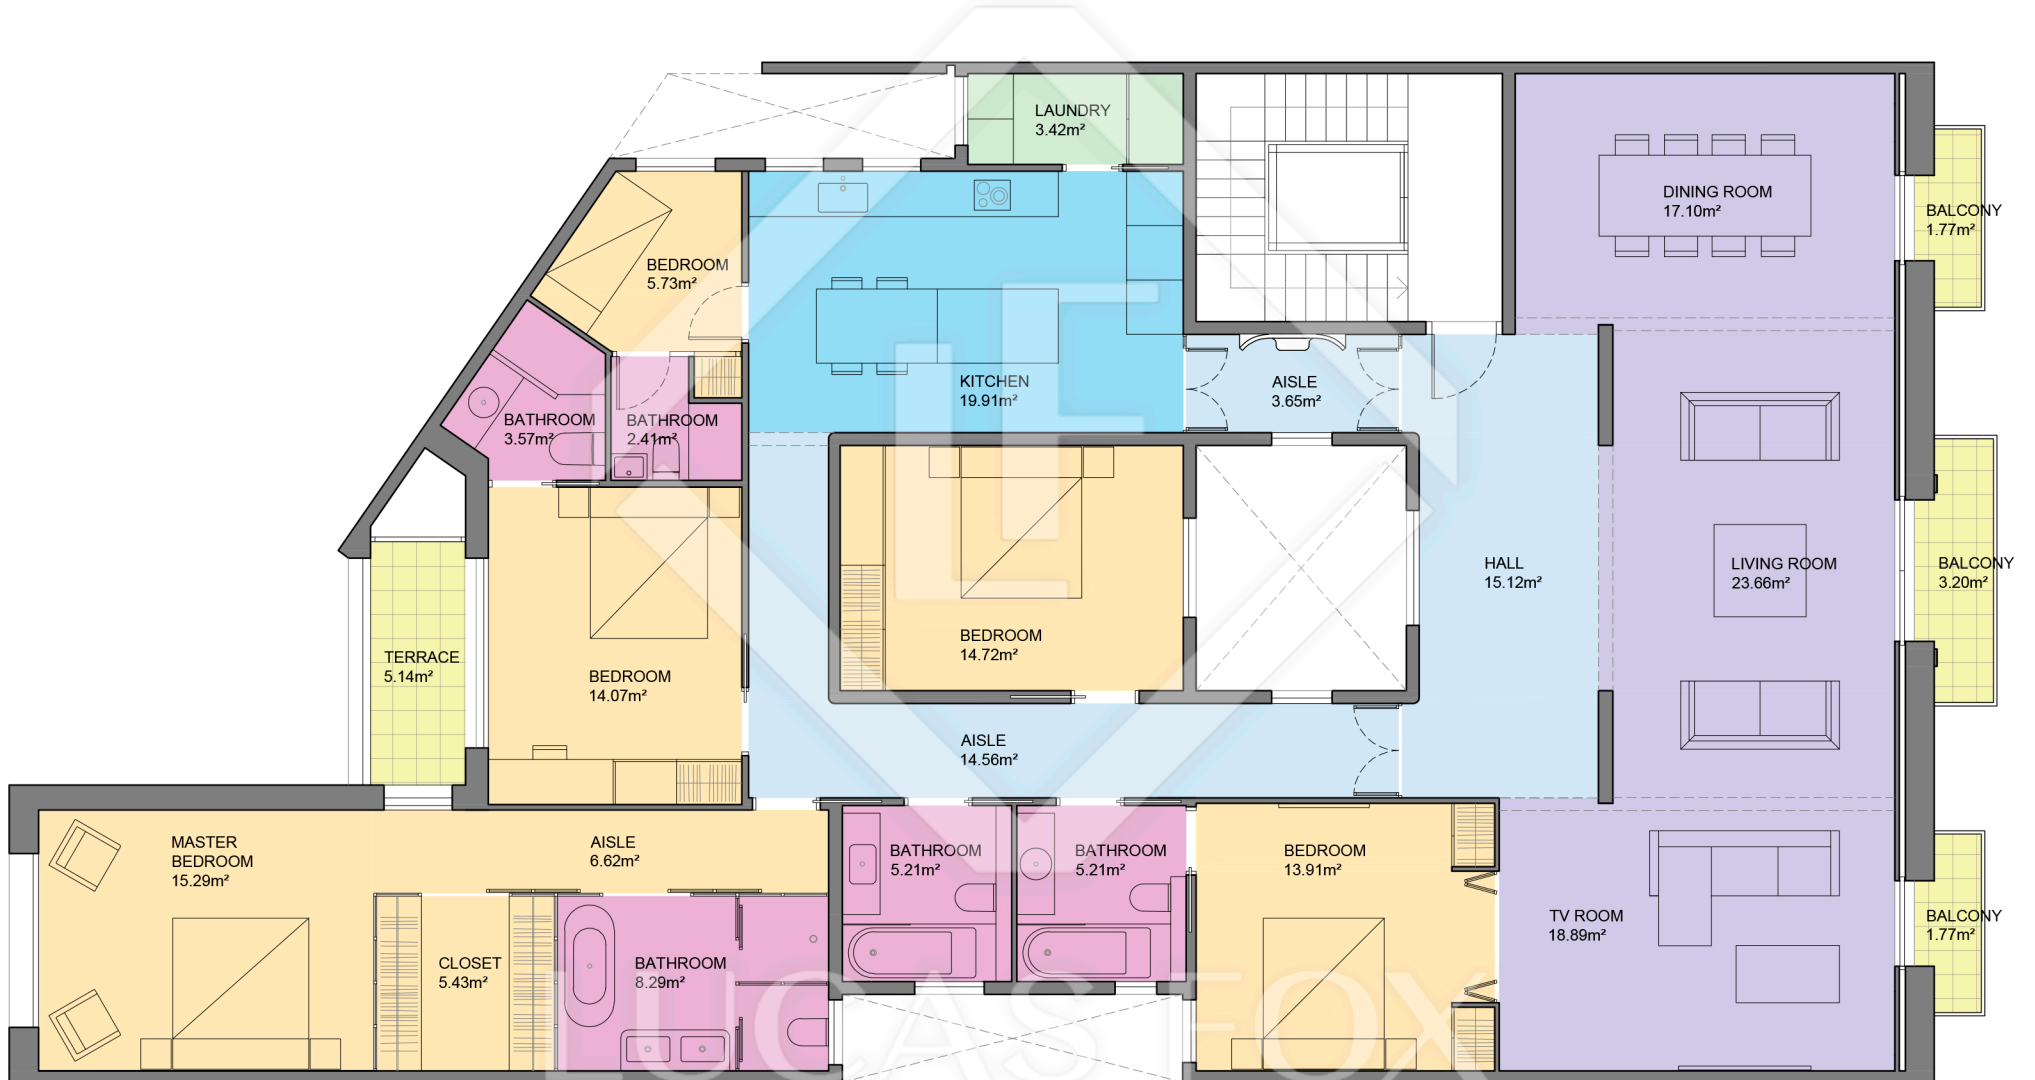

BCN29258

INTERNATIONAL PROPERTIES

Scale in metres. Indicative only. Dimensions are approximate. All information contained here is gathered from sources we believe to be reliable. However we cannot guarantee its accuracy and interested persons should rely on their own enquiries.

Measurements FLOOR	
Built surface	247.56m ²
Useful surface	216.76m ²
Exterior surface	11.88m ²