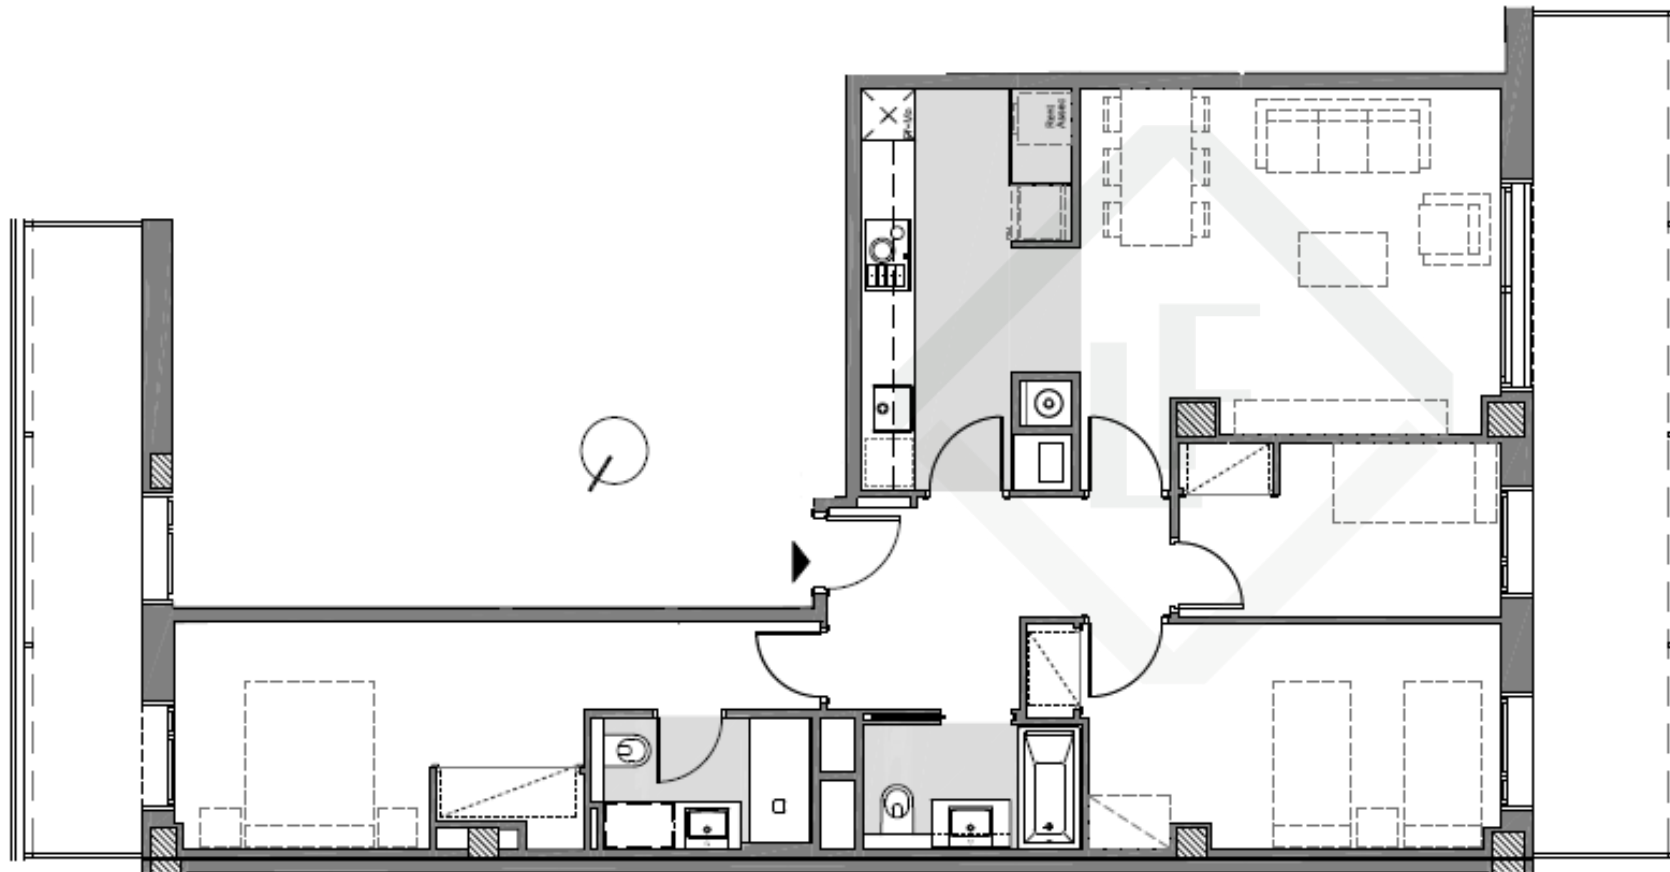

LES ARTS

ESCALERA C 3^o 3^a / 5^o 3^a

LUCAS FOX
NEW DEVELOPMENTS

Plànol Clau

Superfície Construïda Interior:	93,87 m ²
Superfície Construïda Exterior Coberta:	28,40 m ²
Total Superfície Construïda:	122,27 m ²
Superfície Útil Interior:	79,60 m ²
Superfície Exterior Descoberta:	0,00 m ²

0 1 2 3
data: 22 març 2021 Escala 1/50

These details have been prepared in good faith but are not intended to constitute part of any offer of contract or create any contractual relationship. No description of information of any kind contained in these particulars may be relied upon as a statement or representation, warranty or fact. All images, plans and specifications shown are indicative only, cannot be guaranteed to represent the complete interiors or exteriors of the property. Any areas, measurements or distances given are approximate only. It is not possible to scale exactly from these drawings. Any buyer must satisfy himself by inspection or otherwise as to the correctness of any information given.