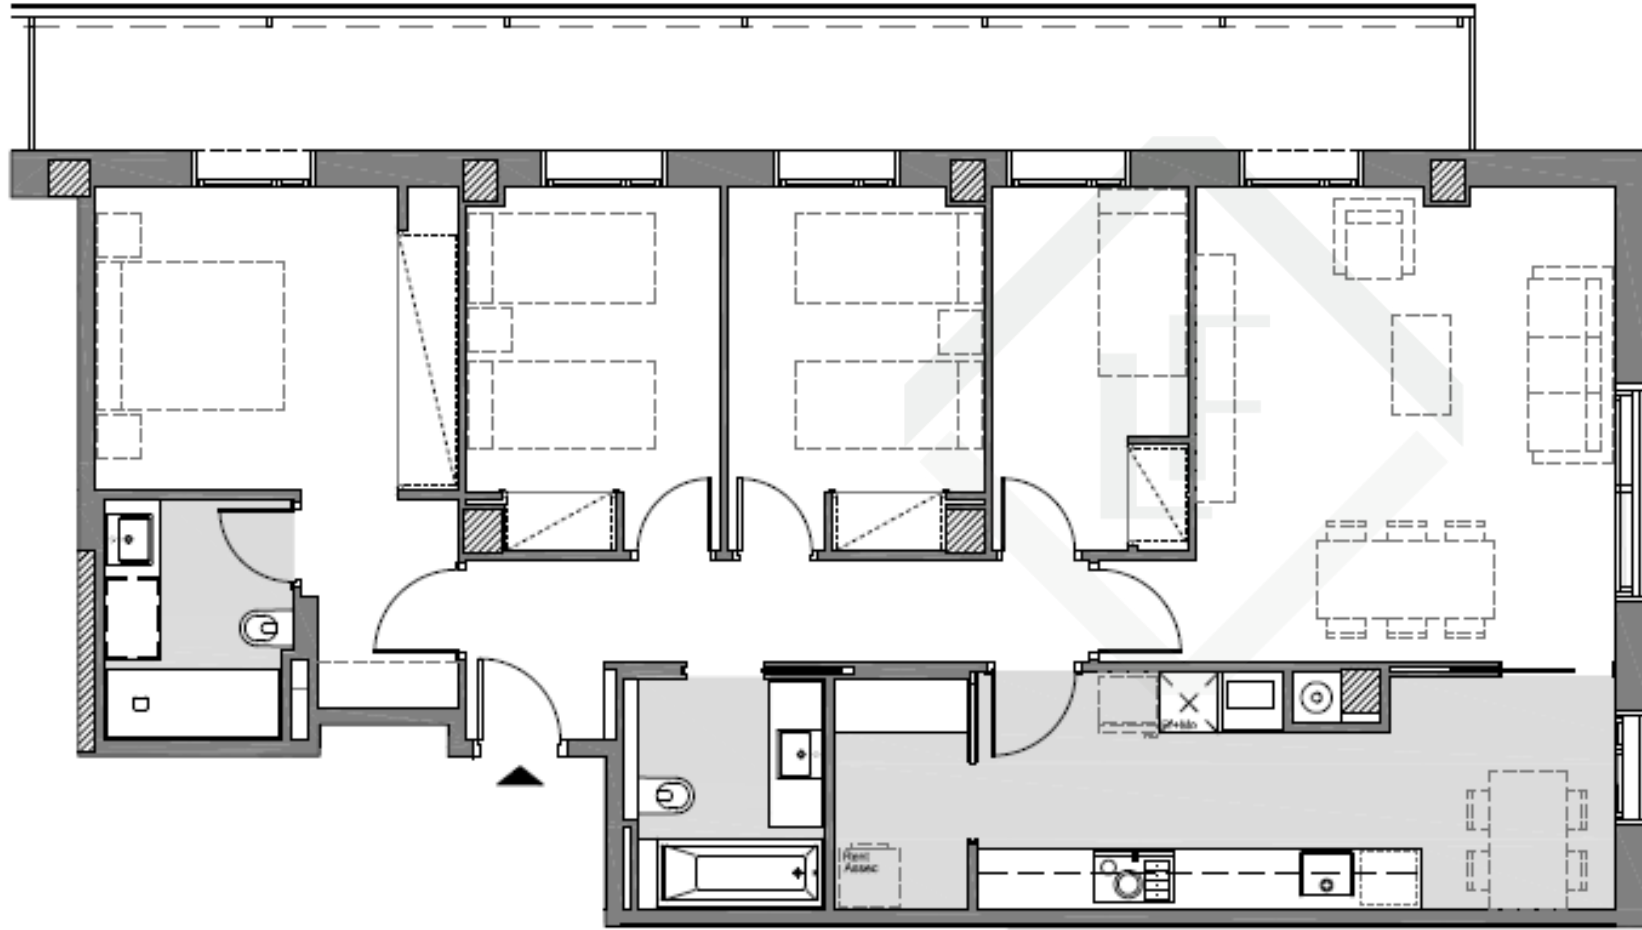

# LES ARTS

ESCALERA C 3<sup>o</sup> 1<sup>a</sup> / 5<sup>o</sup> 1<sup>a</sup>

LUCAS FOX  
NEW DEVELOPMENTS

Superfície Construïda Interior:	116,91 m <sup>2</sup>
Superfície Construïda Exterior Coberta:	22,02 m <sup>2</sup>
<b>Total Superfície Construïda:</b>	<b>138,93 m<sup>2</sup></b>
Superfície Útil Interior:	97,05 m <sup>2</sup>
Superfície Exterior Descuberta:	0,00 m <sup>2</sup>

0 1 2 3  
data: 22 març 2021 Escala 1/50

These details have been prepared in good faith but are not intended to constitute part of any offer of contract or create any contractual relationship. No description of information of any kind contained in these particulars may be relied upon as a statement or representation, warranty or fact. All images, plans and specifications shown are indicative only, cannot be guaranteed to represent the complete interiors or exteriors of the property. Any areas, measurements or distances given are approximate only. It is not possible to scale exactly from these drawings. Any buyer must satisfy himself by inspection or otherwise as to the correctness of any information given.