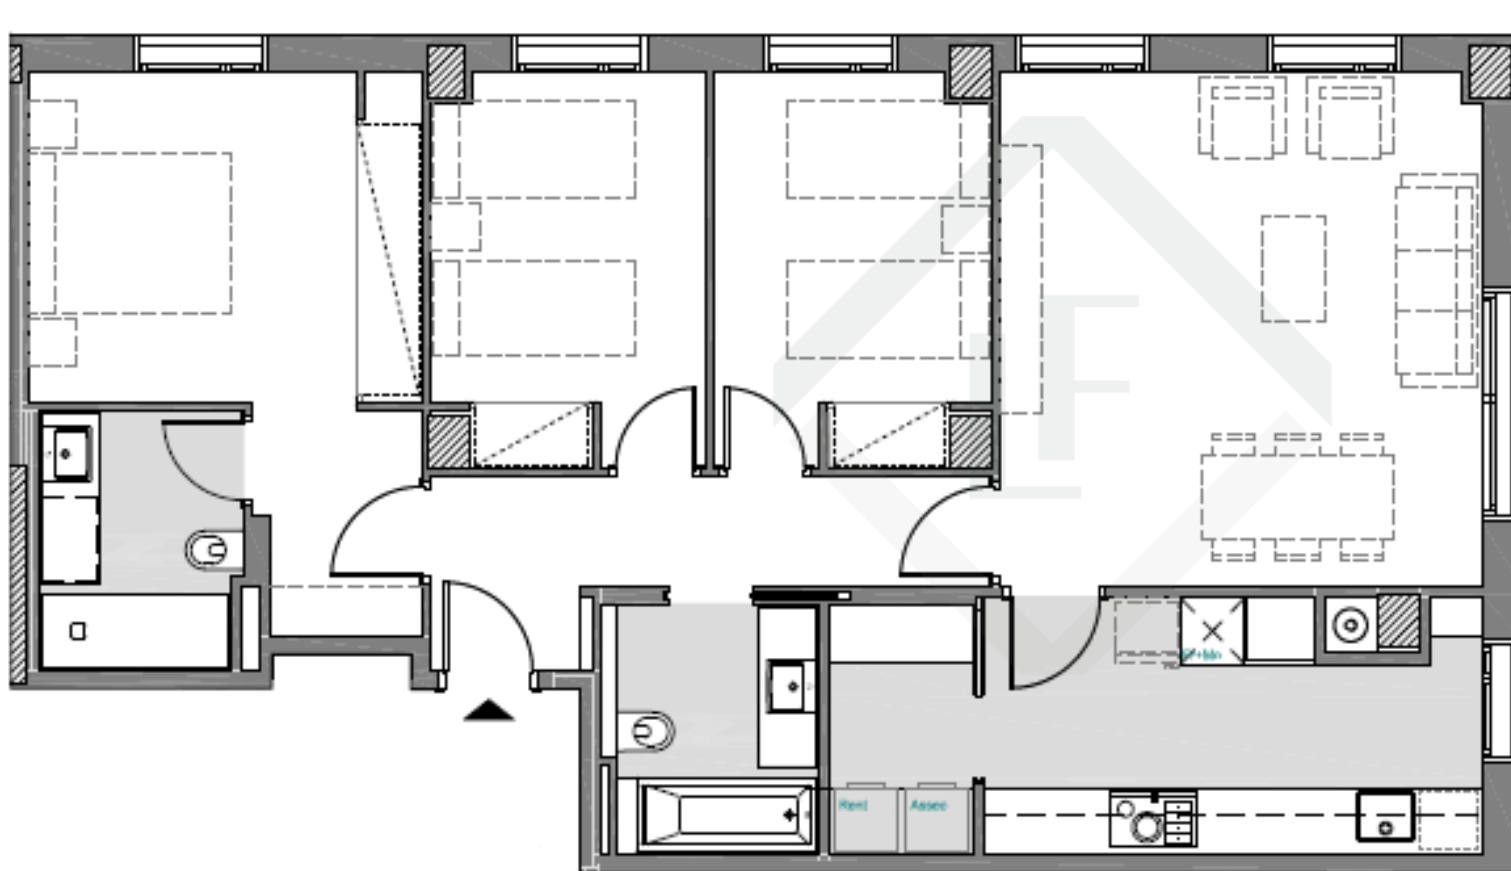

LES ARTS

ESCALERA C 1º 1ª

LUCAS FOX
NEW DEVELOPMENTS

Superficie Construída Interior:	102,52 m ²
Superficie Construída Exterior Coberta:	0,00 m ²
Total Superficie Construída:	102,52 m ²
Superficie Útil Interior:	84,53 m ²
Superficie Exterior Descubierta:	0,00 m ²

data: 9 de JUN de 2020 Escala 1/50

These details have been prepared in good faith but are not intended to constitute part of any offer of contract or create any contractual relationship. No description of information of any kind contained in these particulars may be relied upon as a statement or representation, warranty or fact. All images, plans and specifications shown are indicative only, cannot be guaranteed to represent the complete interiors or exteriors of the property. Any areas, measurements or distances given are approximate only. It is not possible to scale exactly from these drawings. Any buyer must satisfy himself by inspection or otherwise as to the correctness of any information given.