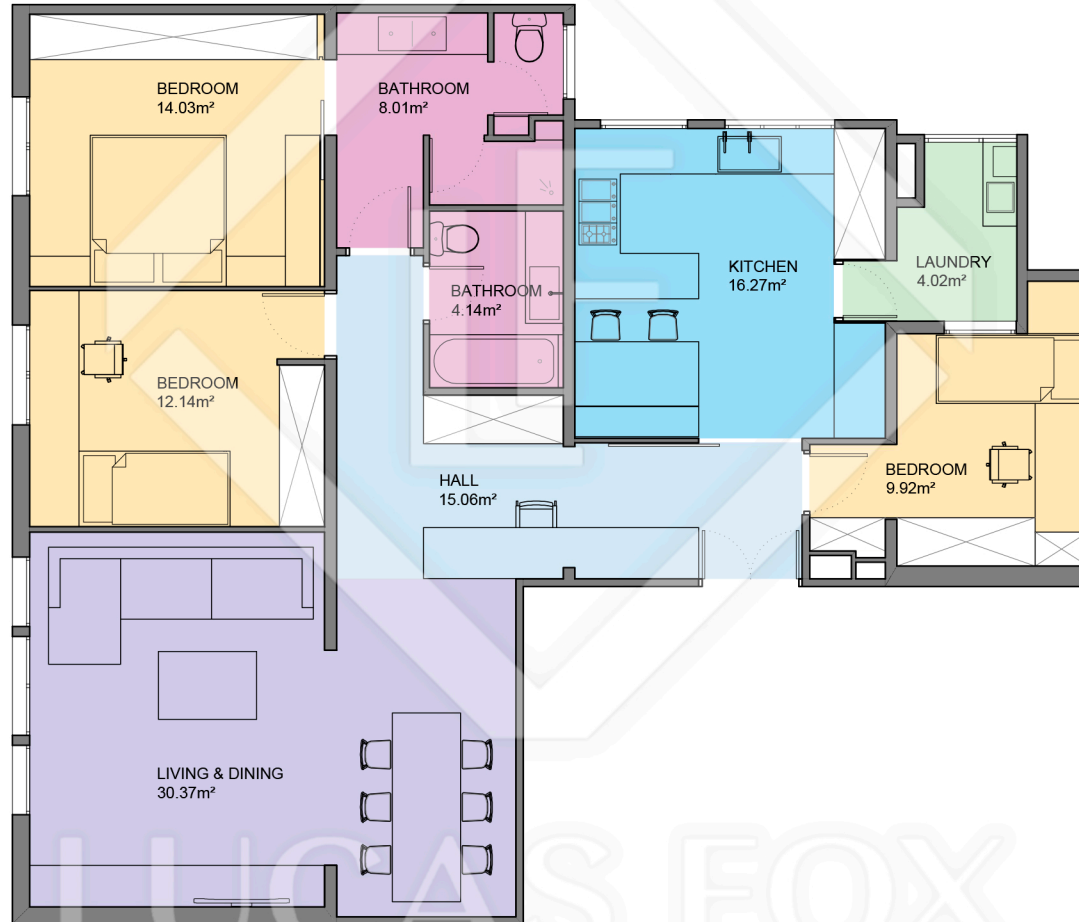

BCN29004

LUCAS FOX
INTERNATIONAL PROPERTIES

Scale in metres. Indicative only. Dimensions are approximate. All information contained here is gathered from sources we believe to be reliable. However we cannot guarantee its accuracy and interested persons should rely on their own enquiries.

Measurements FLOOR	
Built surface	127.41m ²
Useful surface	113.96m ²
Exterior surface	00.00m ²