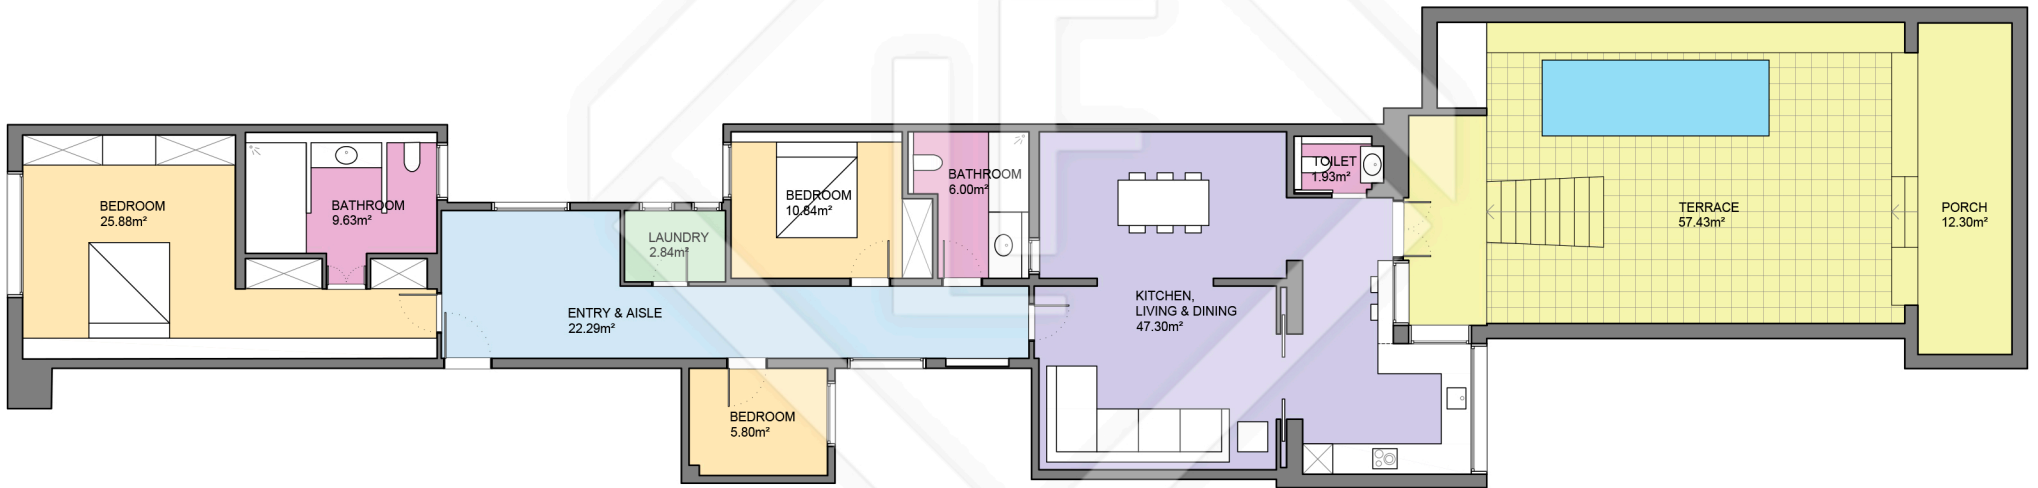

BCN28914

LUCAS FOX

INTERNATIONAL PROPERTIES

Scale in metres. Indicative only. Dimensions are approximate. All information contained here is gathered from sources we believe to be reliable. However we cannot guarantee its accuracy and interested persons should rely on their own enquiries.

Measurements FLOOR	
Built surface	155.61m ²
Built surface (100% porch)	170.05m ²
Useful surface	132.51m ²
Exterior surface	69.73m ²