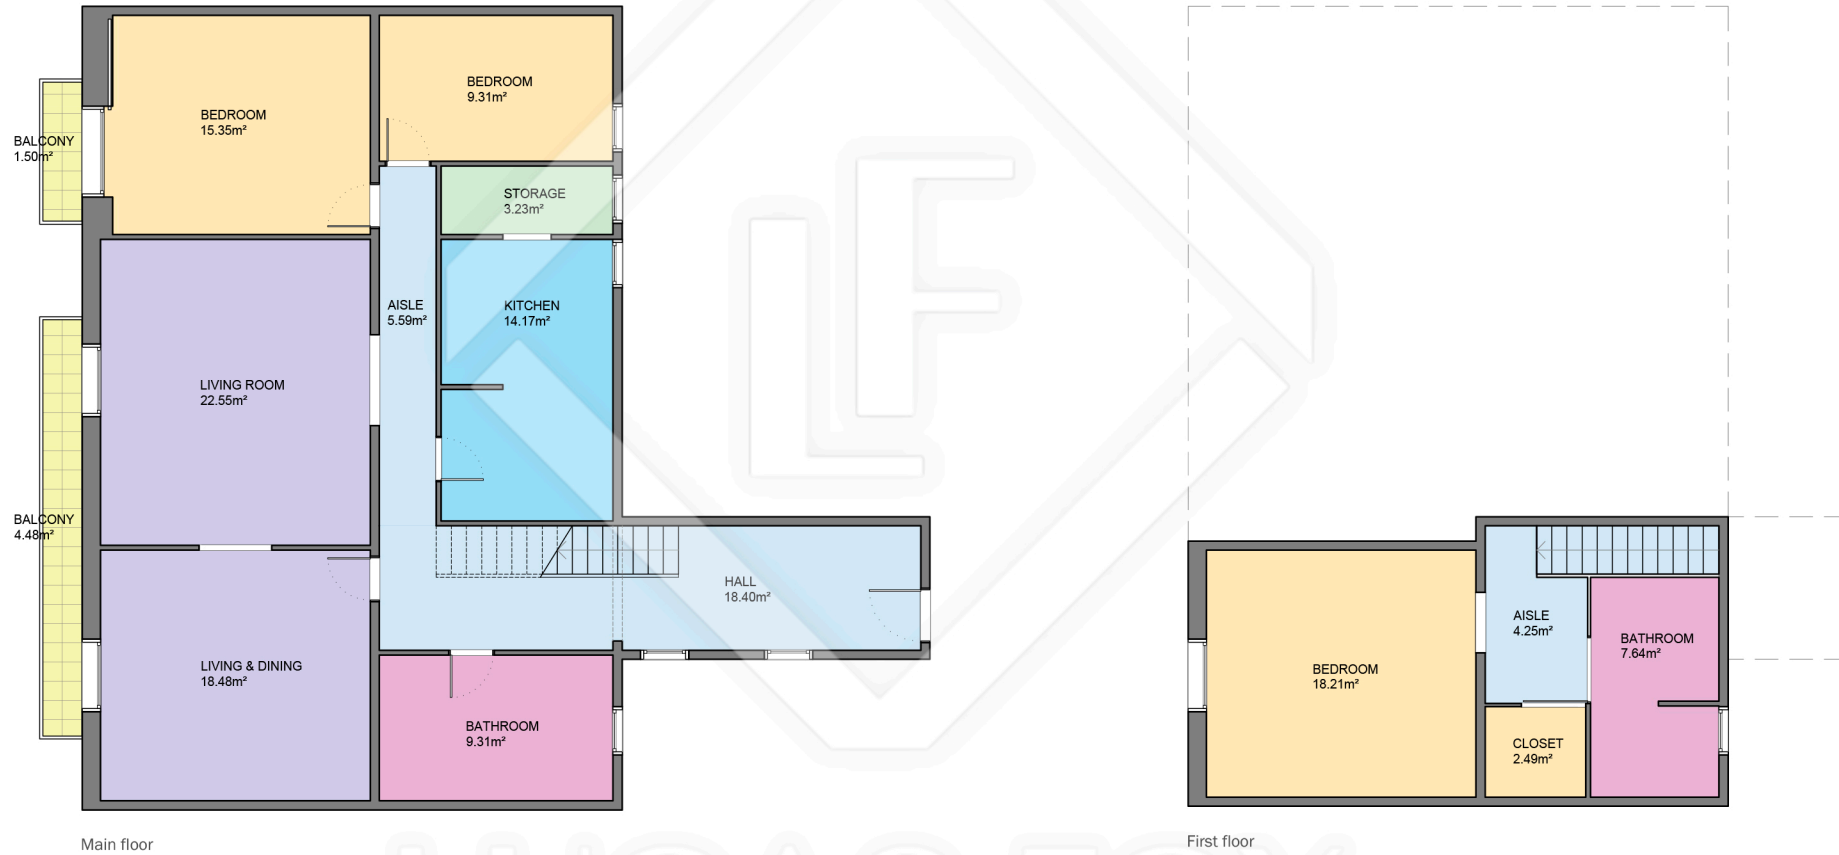

BCN28841

LUCAS FOX
INTERNATIONAL PROPERTIES

LUCAS FOX
INTERNATIONAL PROPERTIES

Scale in metres. Indicative only. Dimensions are approximate. All information contained here is gathered from sources we believe to be reliable. However we cannot guarantee its accuracy and interested persons should rely on their own enquiries.

Measurements TOTAL FLOOR	
Built surface	168.41m ²
Useful surface	148.98m ²
Exterior surface	5.98m ²