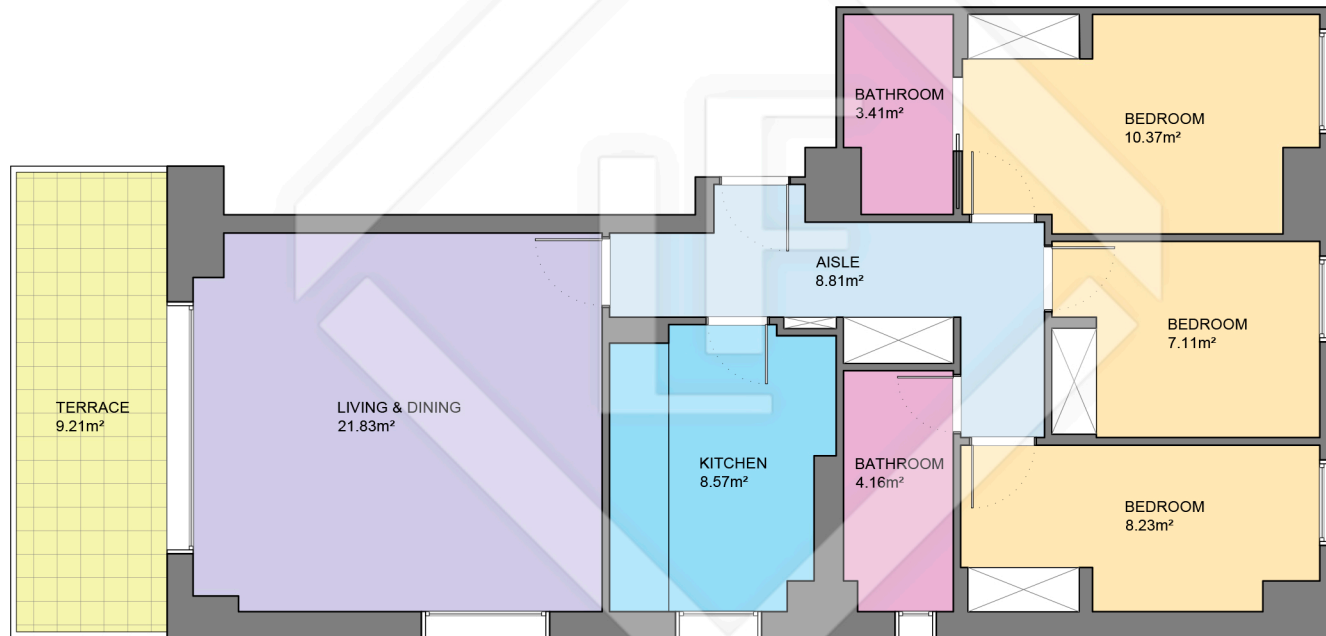

BCN28739

LUCAS FOX
INTERNATIONAL PROPERTIES

Scale in metres. Indicative only. Dimensions are approximate. All information contained here is gathered from sources we believe to be reliable. However we cannot guarantee its accuracy and interested persons should rely on their own enquiries.

Measurements FLOOR	
Built surface	112.05m ²
Useful surface	72.49m ²
Exterior surface	9.21m ²