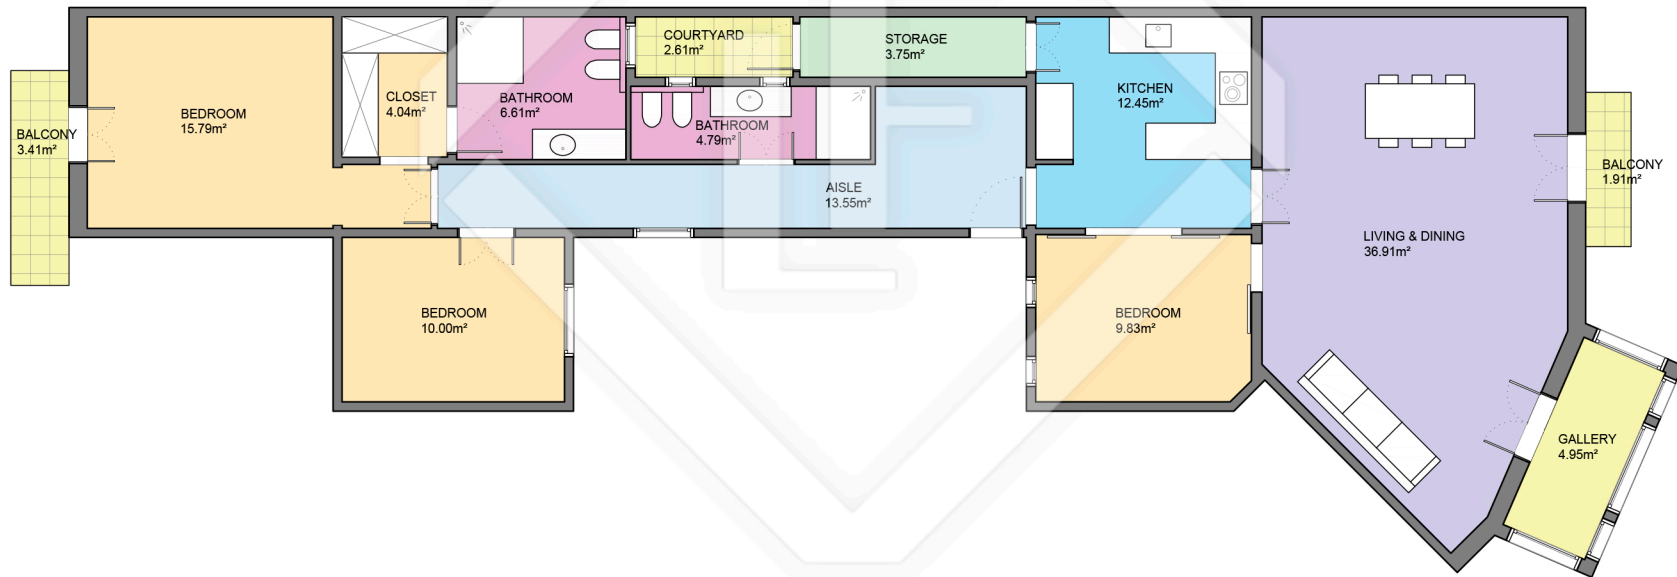

# LUCAS FOX

INTERNATIONAL PROPERTIES

LUCAS FOX  
INTERNATIONAL PROPERTIES

Scale in metres. Indicative only. Dimensions are approximate. All information contained here is gathered from sources we believe to be reliable. However we cannot guarantee its accuracy and interested persons should rely on their own enquiries.

Measurements FLOOR	
Built surface	142.35m <sup>2</sup>
Useful surface	122.67m <sup>2</sup>
Exterior surface	7.93m <sup>2</sup>
Height	3.55m