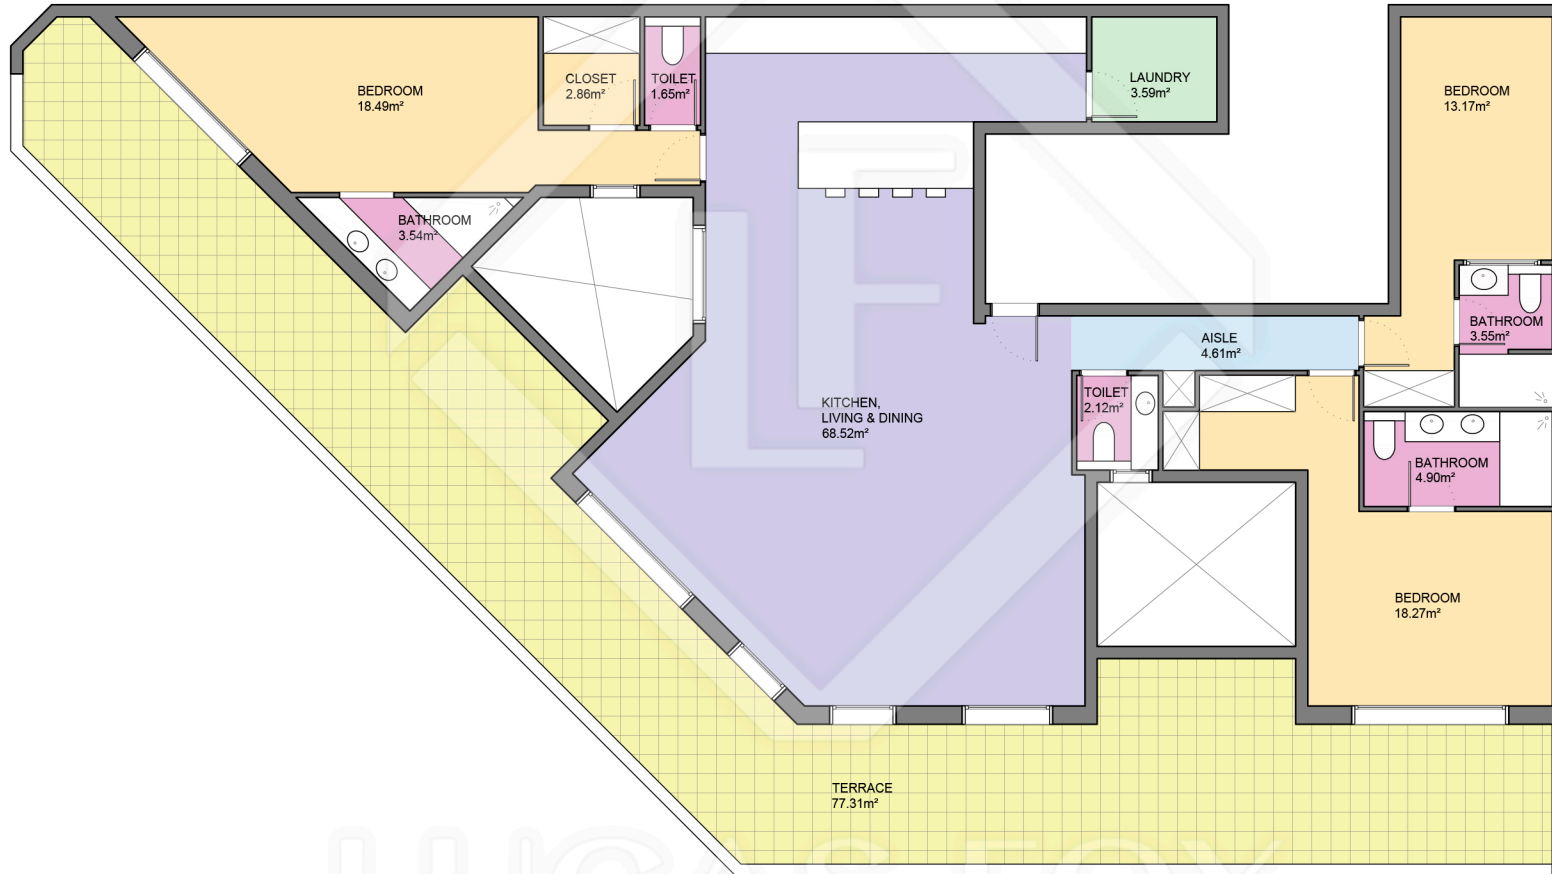

BCN28676

LUCAS FOX
INTERNATIONAL PROPERTIES

Scale in metres. Indicative only. Dimensions are approximate. All information contained here is gathered from sources we believe to be reliable. However we cannot guarantee its accuracy and interested persons should rely on their own enquiries.

Measurements FLOOR	
Built surface	172.40m ²
Useful surface	145.26m ²
Exterior surface	77.31m ²