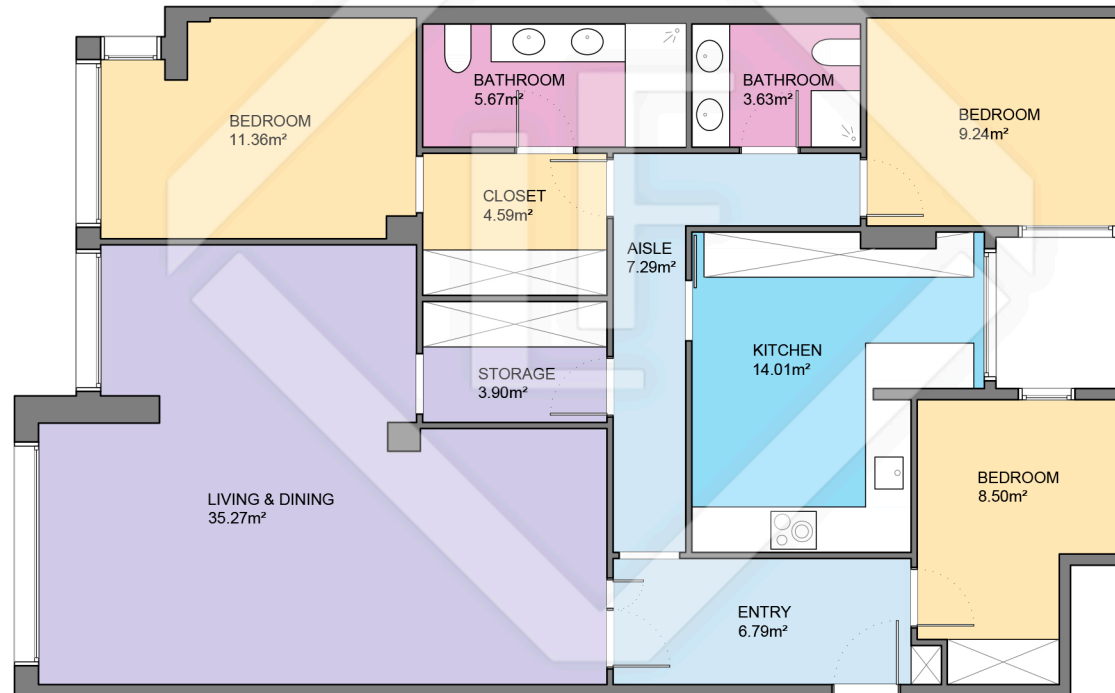

# BCN28671

# LUCAS FOX

INTERNATIONAL PROPERTIES

LUCAS FOX  
INTERNATIONAL PROPERTIES

Scale in metres. Indicative only. Dimensions are approximate. All information contained here is gathered from sources we believe to be reliable. However we cannot guarantee its accuracy and interested persons should rely on their own enquiries.

Measurements FLOOR	
Built surface	125.10m <sup>2</sup>
Useful surface	110.25m <sup>2</sup>
Exterior surface	00.00m <sup>2</sup>
Height	2.65m