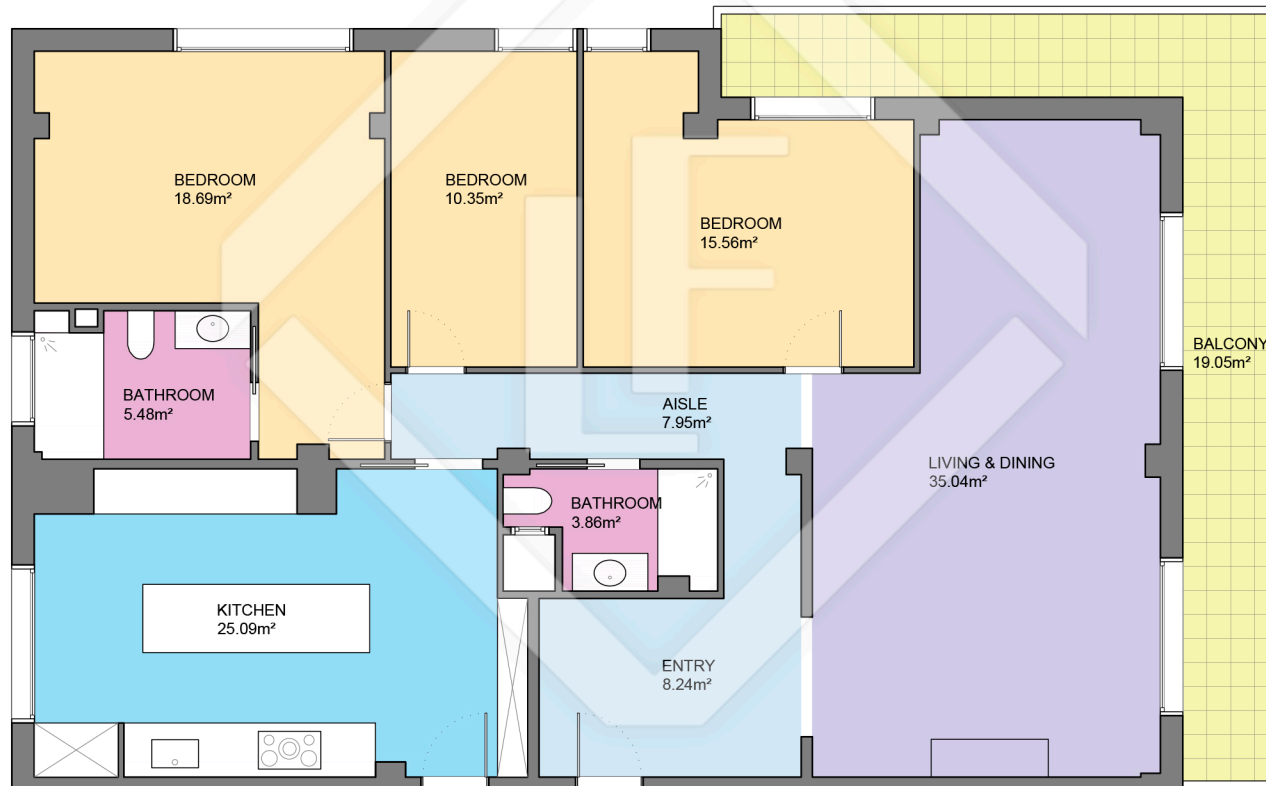

BCN28669

LUCAS FOX
INTERNATIONAL PROPERTIES

Scale in metres. Indicative only. Dimensions are approximate. All information contained here is gathered from sources we believe to be reliable. However we cannot guarantee its accuracy and interested persons should rely on their own enquiries.

| Measurements FLOOR | |
|--------------------|----------------------|
| Built surface | 149.44m ² |
| Useful surface | 130.26m ² |
| Exterior surface | 19.05m ² |
| Height | 2.48m |