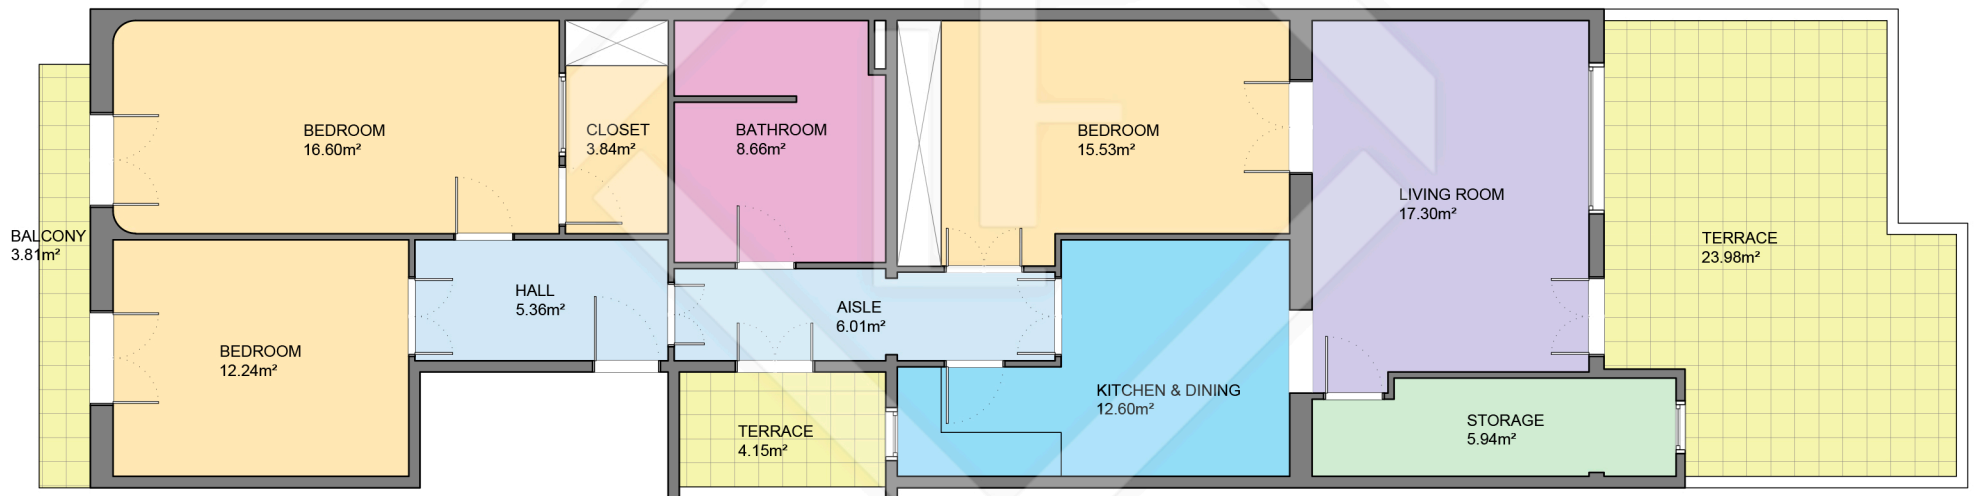

BCN28643

LUCAS FOX  
INTERNATIONAL PROPERTIES

LUCAS FOX  
INTERNATIONAL PROPERTIES

Scale in metres. Indicative only. Dimensions are approximate. All information contained here is gathered from sources we believe to be reliable. However we cannot guarantee its accuracy and interested persons should rely on their own enquiries.

Measurements FLOOR	
Built surface	119.25m <sup>2</sup>
Useful surface	104.08m <sup>2</sup>
Exterior surface	31.93m <sup>2</sup>
Height	3.25m