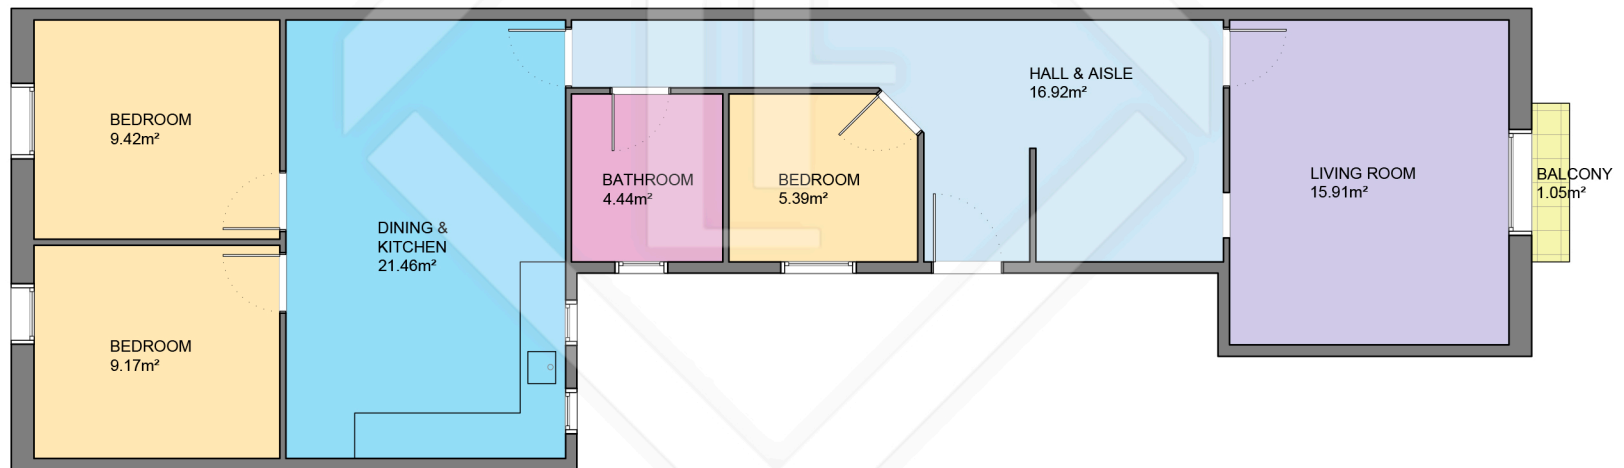

BCN28622

LUCAS FOX  
INTERNATIONAL PROPERTIES

LUCAS FOX  
INTERNATIONAL PROPERTIES

Scale in metres. Indicative only. Dimensions are approximate. All information contained here is gathered from sources we believe to be reliable. However we cannot guarantee its accuracy and interested persons should rely on their own enquiries.

| Measurements FLOOR |                     |
|--------------------|---------------------|
| Built surface      | 93.40m <sup>2</sup> |
| Useful surface     | 82.73m <sup>2</sup> |
| Exterior surface   | 1.05m <sup>2</sup>  |