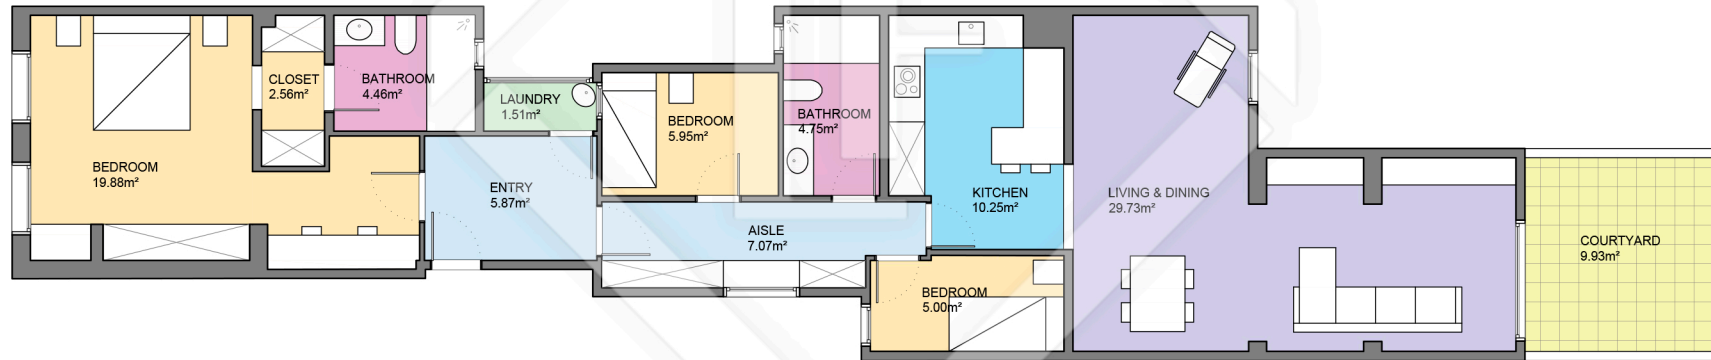

BCN28554

LUCAS FOX

INTERNATIONAL PROPERTIES

LUCAS FOX
INTERNATIONAL PROPERTIES

Scale in metres. Indicative only. Dimensions are approximate. All information contained here is gathered from sources we believe to be reliable. However we cannot guarantee its accuracy and interested persons should rely on their own enquiries.

Measurements FLOOR	
Built surface	111.98m ²
Useful surface	97.03m ²
Exterior surface	9.93m ²