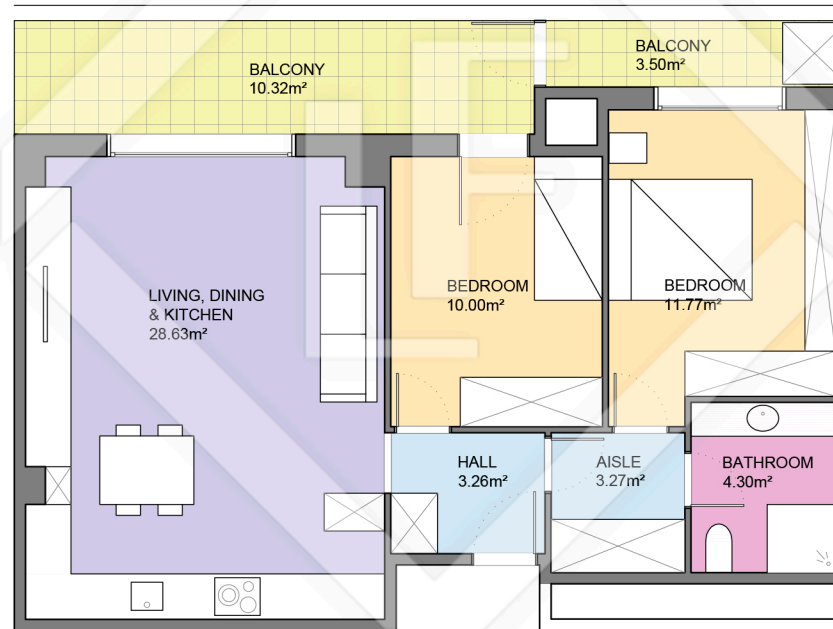

BCN28206

LUCAS FOX

INTERNATIONAL PROPERTIES

LUCAS FOX
INTERNATIONAL PROPERTIES

Scale in metres. Indicative only. Dimensions are approximate. All information contained here is gathered from sources we believe to be reliable. However we cannot guarantee its accuracy and interested persons should rely on their own enquiries.

Measurements FLOOR	
Built surface	70.77m ²
Useful surface	61.23m ²
Exterior surface	13.82m ²
Height	2.55m