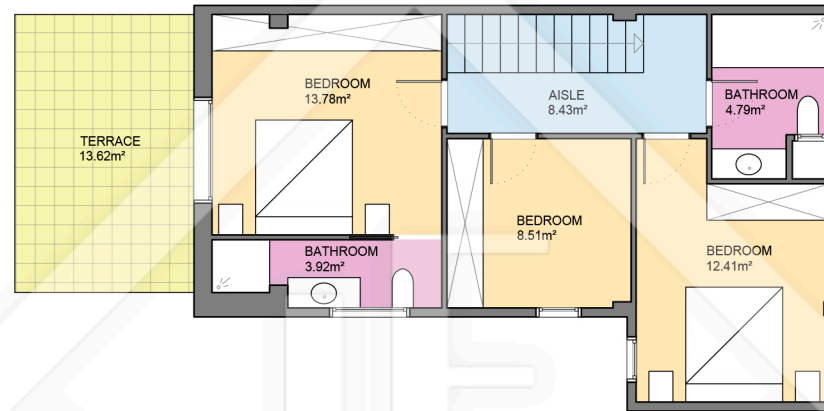

BCN28182

Second Floor

First Floor

LUCAS FOX
INTERNATIONAL PROPERTIES

Scale in metres. Indicative only. Dimensions are approximate. All information contained here is gathered from sources we believe to be reliable. However we cannot guarantee its accuracy and interested persons should rely on their own enquiries.

Measurements FLOOR	
Built surface	135.42m ²
Useful surface	117.01m ²
Exterior surface	41.29m ²