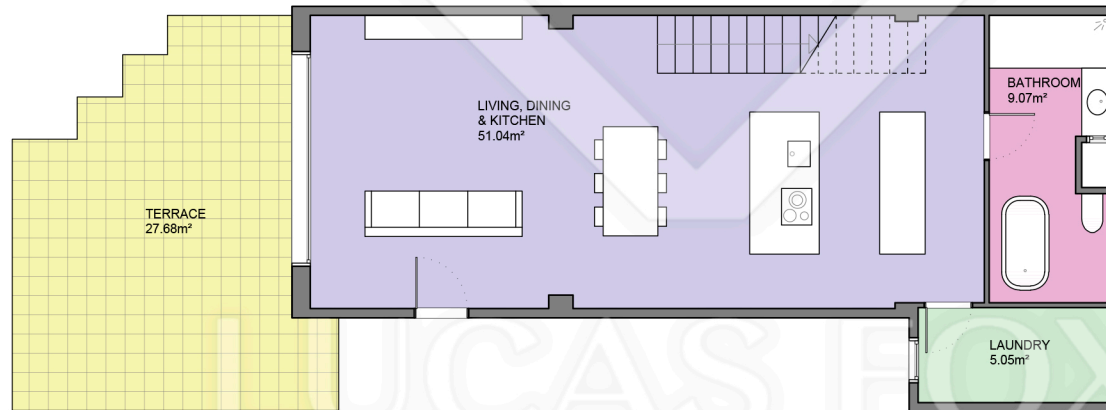

BCN28182

Second Floor

First Floor

LUCAS FOX
INTERNATIONAL PROPERTIES

Scale in metres. Indicative only. Dimensions are approximate. All information contained here is gathered from sources we believe to be reliable. However we cannot guarantee its accuracy and interested persons should rely on their own enquiries.

Measurements FLOOR	
Built surface	135.42m ²
Useful surface	117.01m ²
Exterior surface	41.29m ²