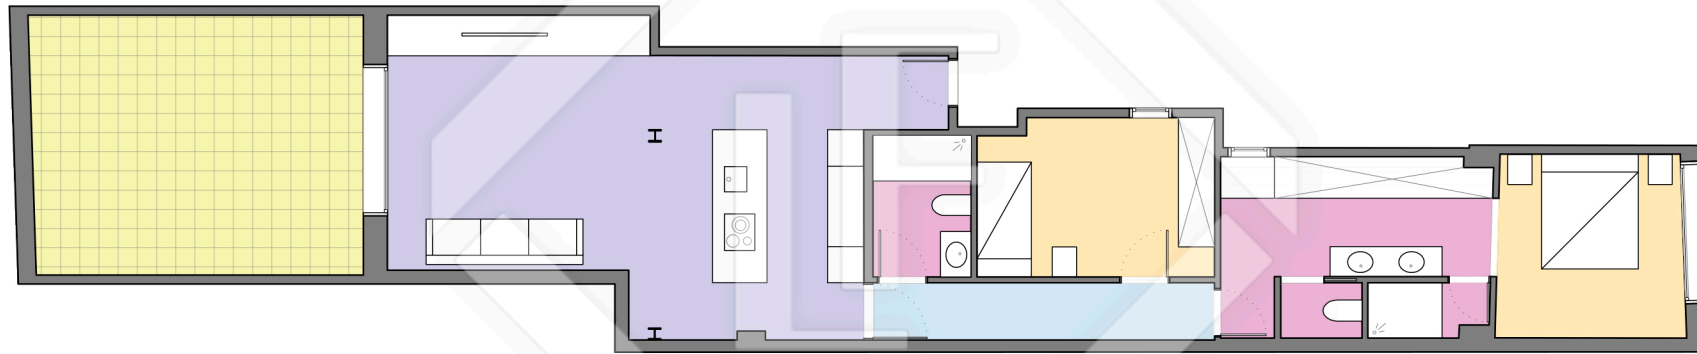

BCN28137

LUCAS FOX
INTERNATIONAL PROPERTIES

Scale in metres. Indicative only. Dimensions are approximate. All information contained here is gathered from sources we believe to be reliable. However we cannot guarantee its accuracy and interested persons should rely on their own enquiries.

Measurements FLOOR	
Built surface	91.51m ²
Useful surface	78.25m ²
Exterior surface	23.53m ²