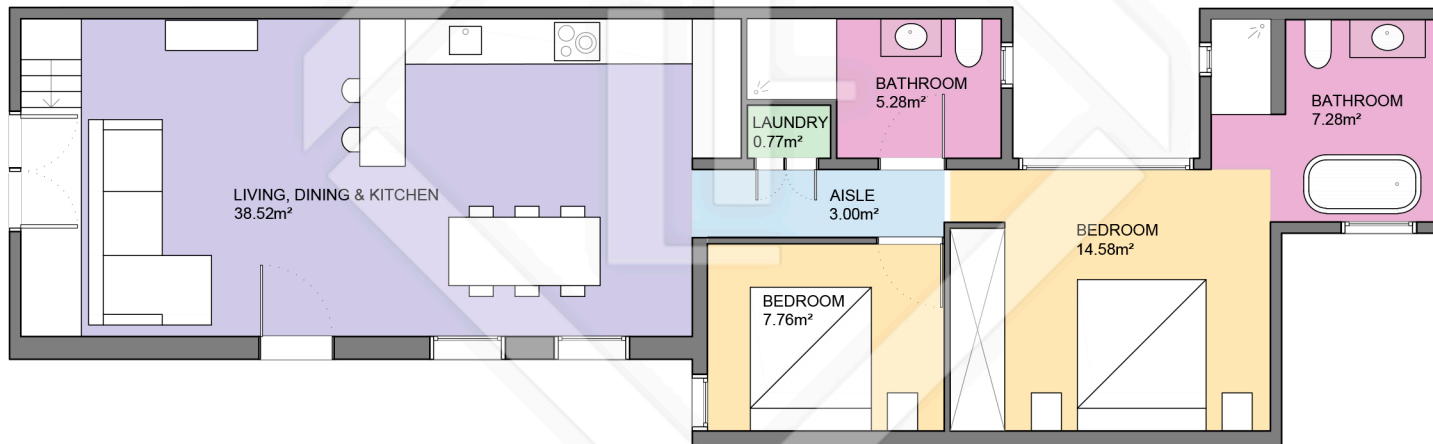

BCN28120

LUCAS FOX

INTERNATIONAL PROPERTIES

LUCAS FOX
INTERNATIONAL PROPERTIES

Scale in metres. Indicative only. Dimensions are approximate. All information contained here is gathered from sources we believe to be reliable. However we cannot guarantee its accuracy and interested persons should rely on their own enquiries.

Measurements FLOOR	
Built surface	88.43m ²
Useful surface	77.20m ²