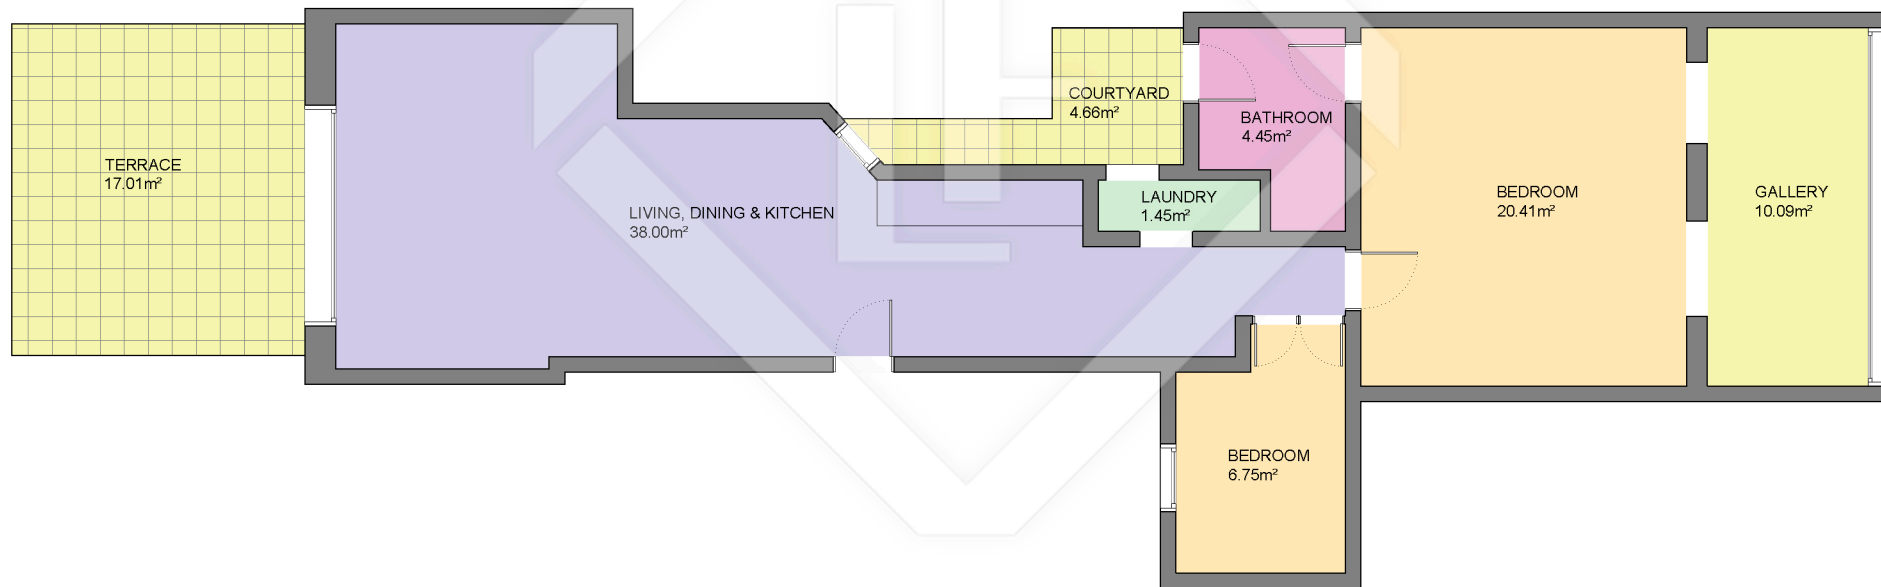

BCN27477

LUCAS FOX
INTERNATIONAL PROPERTIES

LUCAS FOX
INTERNATIONAL PROPERTIES

Scale in metres. Indicative only. Dimensions are approximate. All information contained here is gathered from sources we believe to be reliable. However we cannot guarantee its accuracy and interested persons should rely on their own enquiries.

Measurements FLOOR	
Built surface	98.13m ²
Useful surface	81.14m ²
Exterior surface	21.67m ²