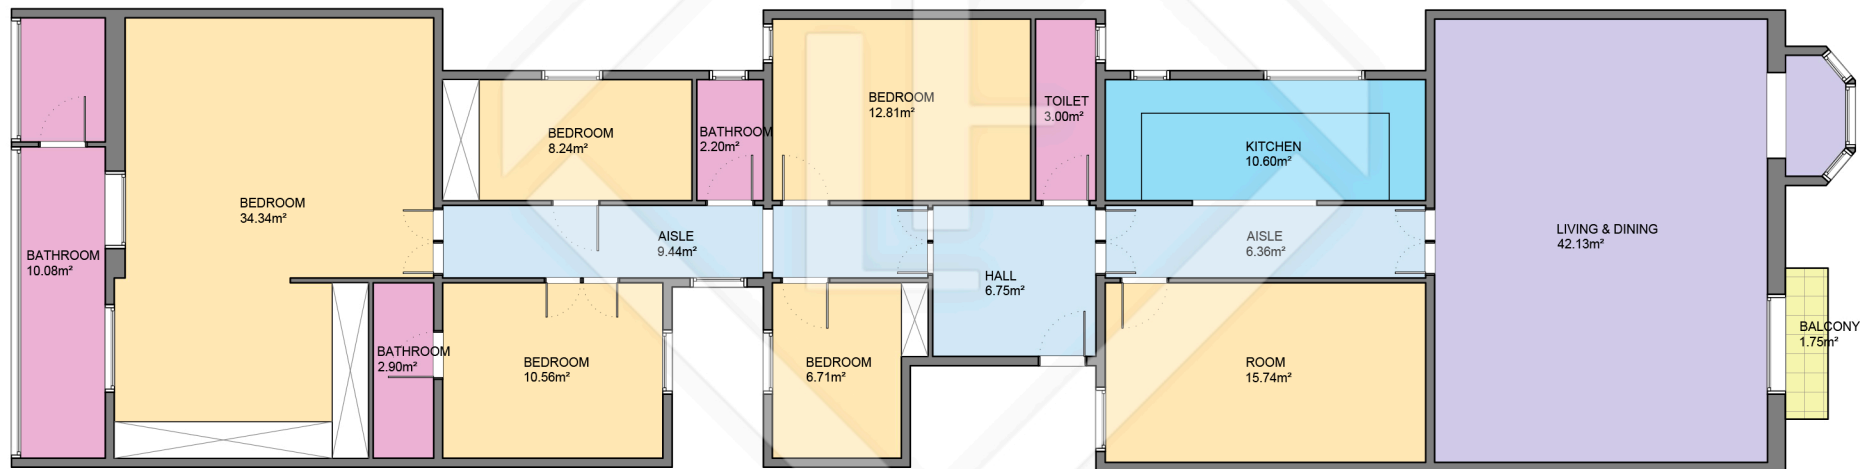

# LUCAS FOX

INTERNATIONAL PROPERTIES

LUCAS FOX  
INTERNATIONAL PROPERTIES

Scale in metres. Indicative only. Dimensions are approximate. All information contained here is gathered from sources we believe to be reliable. However we cannot guarantee its accuracy and interested persons should rely on their own enquiries.

Measurements FLOOR	
Built surface	204.79m <sup>2</sup>
Useful surface	181.86m <sup>2</sup>
Exterior surface	1.75m <sup>2</sup>
Height	3.20m