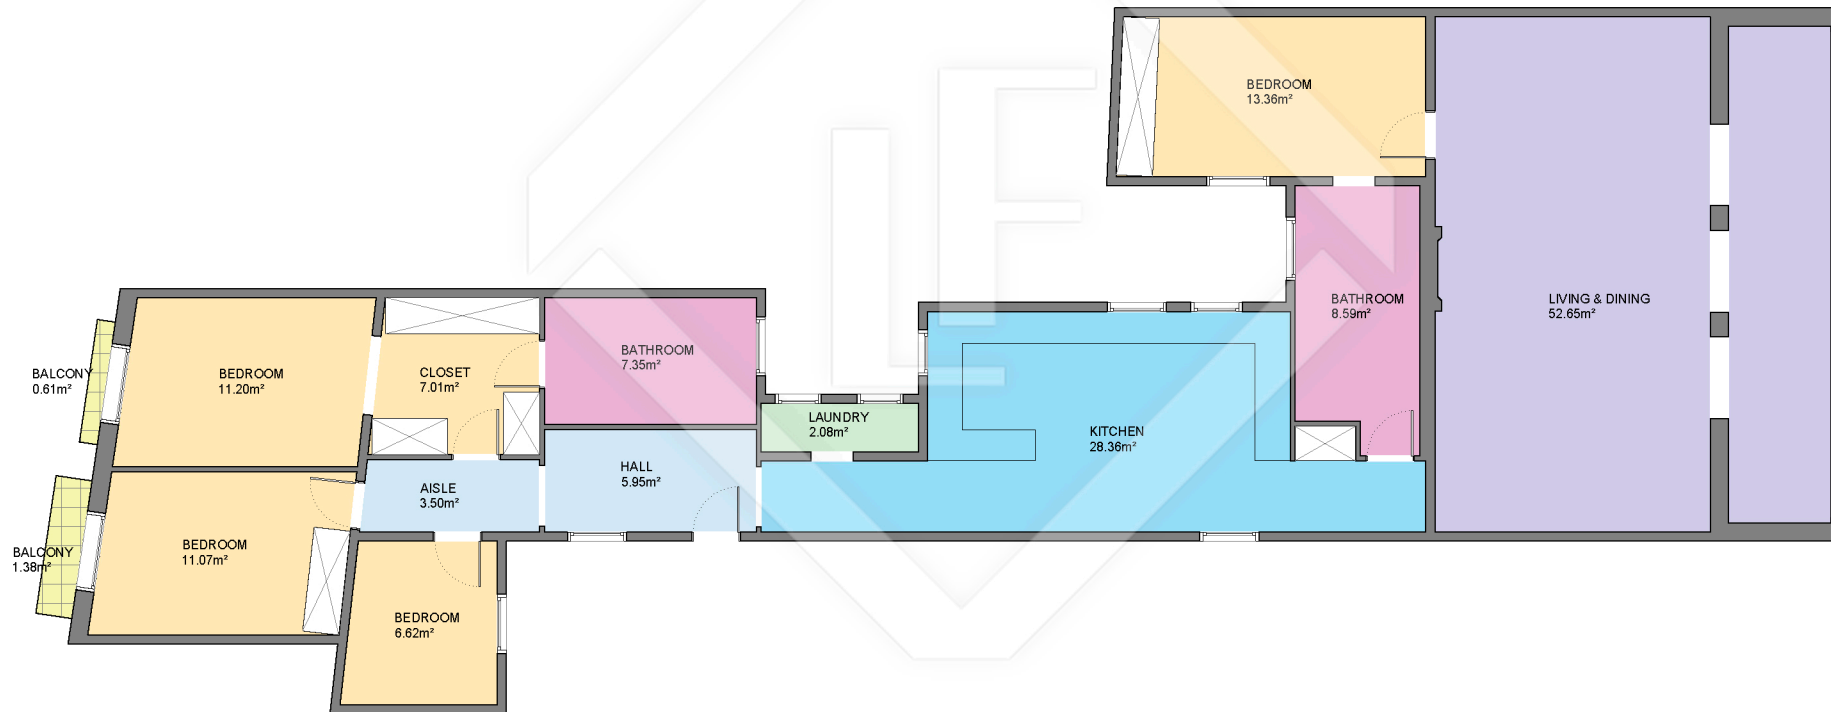

BCN26869

LUCAS FOX
INTERNATIONAL PROPERTIES

LUCAS FOX
INTERNATIONAL PROPERTIES

Scale in metres. Indicative only. Dimensions are approximate. All information contained here is gathered from sources we believe to be reliable. However we cannot guarantee its accuracy and interested persons should rely on their own enquiries.

Measurements FLOOR	
Built surface	180.73m ²
Useful surface	157.74m ²
Exterior surface	1.99m ²
Height	2.90m