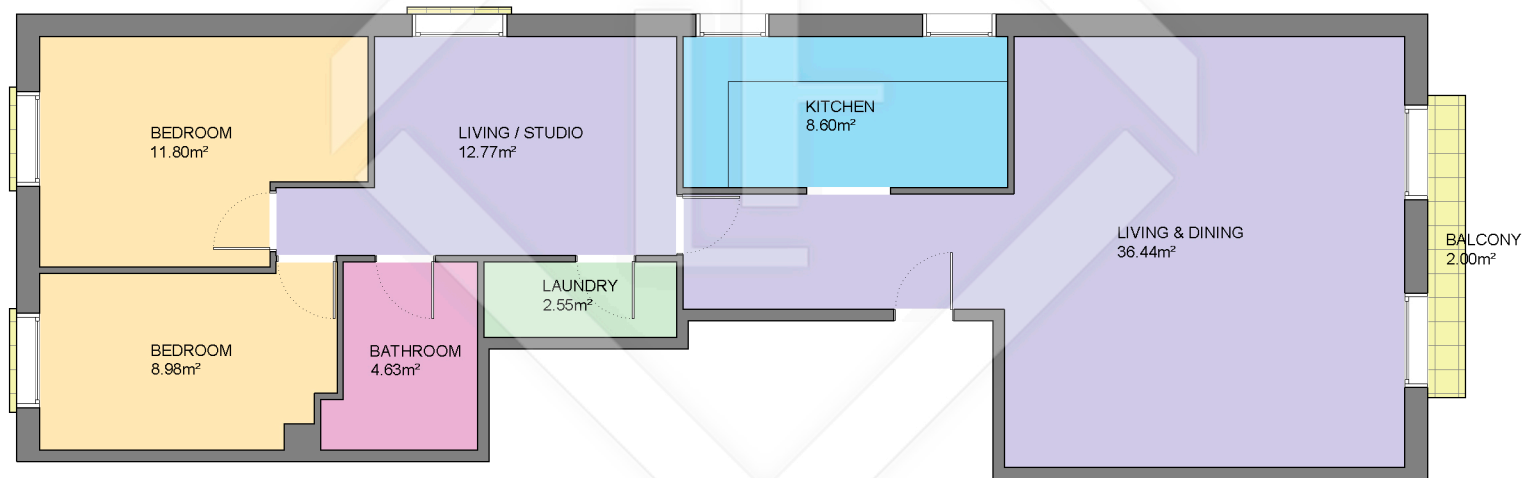

BCN26758

LUCAS FOX  
INTERNATIONAL PROPERTIES

LUCAS FOX  
INTERNATIONAL PROPERTIES

Scale in metres. Indicative only. Dimensions are approximate. All information contained here is gathered from sources we believe to be reliable. However we cannot guarantee its accuracy and interested persons should rely on their own enquiries.

Measurements FLOOR	
Built surface	100.38m <sup>2</sup>
Useful surface	85.77m <sup>2</sup>
Exterior surface	2.38m <sup>2</sup>
Height	2.90m