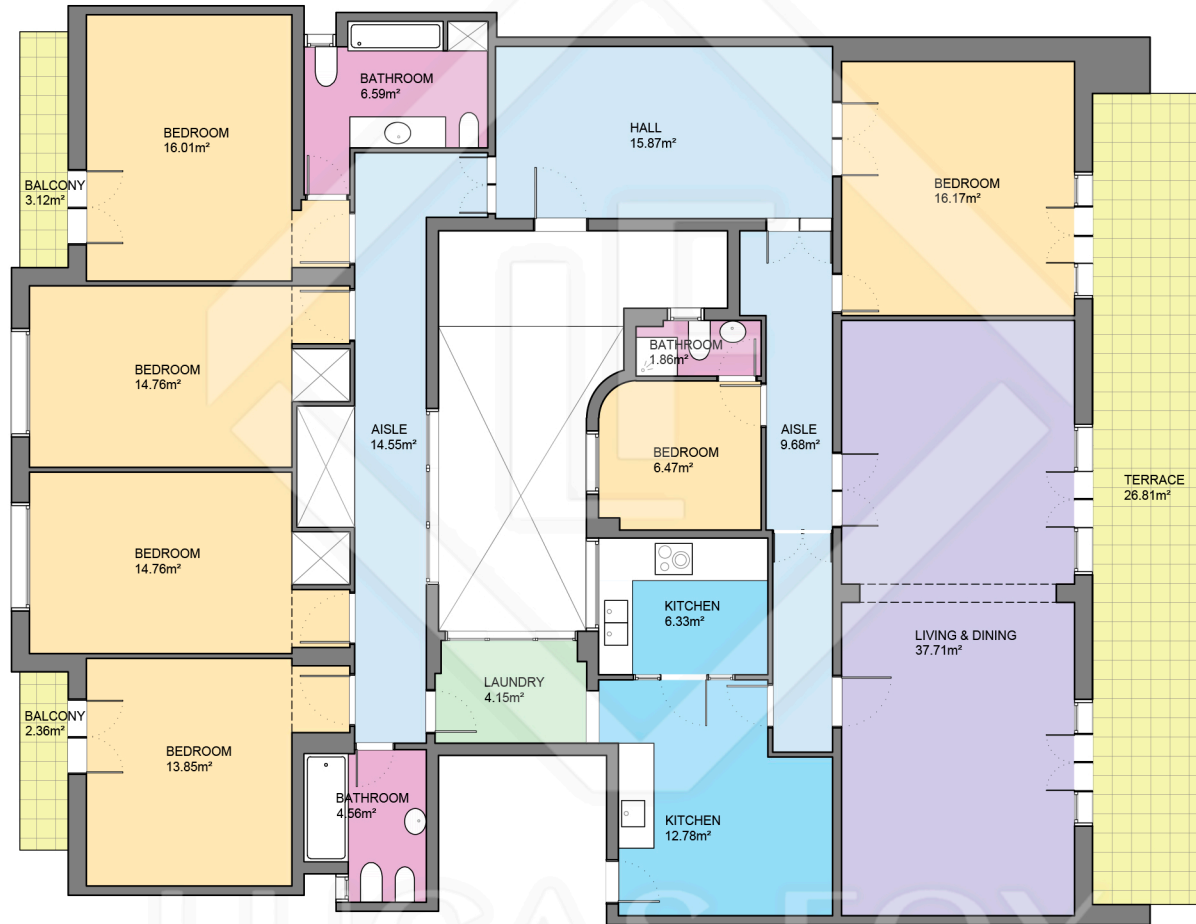

BCN26725

LUCAS FOX
INTERNATIONAL PROPERTIES

Scale in metres. Indicative only. Dimensions are approximate. All information contained here is gathered from sources we believe to be reliable. However we cannot guarantee its accuracy and interested persons should rely on their own enquiries.

Measurements FLOOR	
Built surface	228.63m ²
Useful surface	196.12m ²
Exterior surface	32.29m ²
Height	2.75m