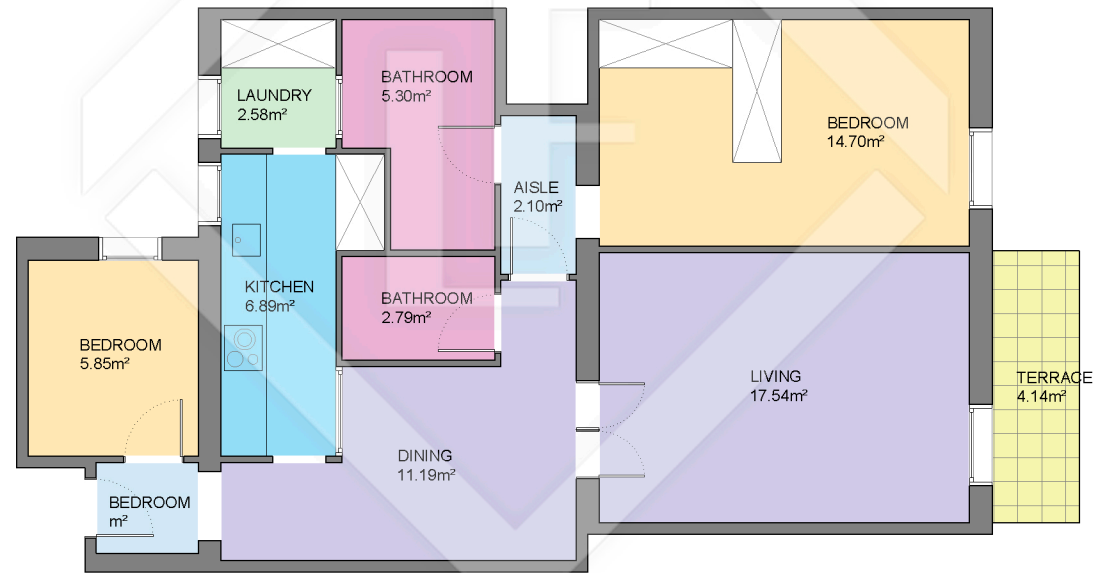

BCN26398

LUCAS FOX

INTERNATIONAL PROPERTIES

LUCAS FOX
INTERNATIONAL PROPERTIES

Scale in metres. Indicative only. Dimensions are approximate. All information contained here is gathered from sources we believe to be reliable. However we cannot guarantee its accuracy and interested persons should rely on their own enquiries.

Measurements FLOOR	
Built surface	83.67m ²
Useful surface	70.56m ²
Exterior surface	4.14m ²
Height	2.80m