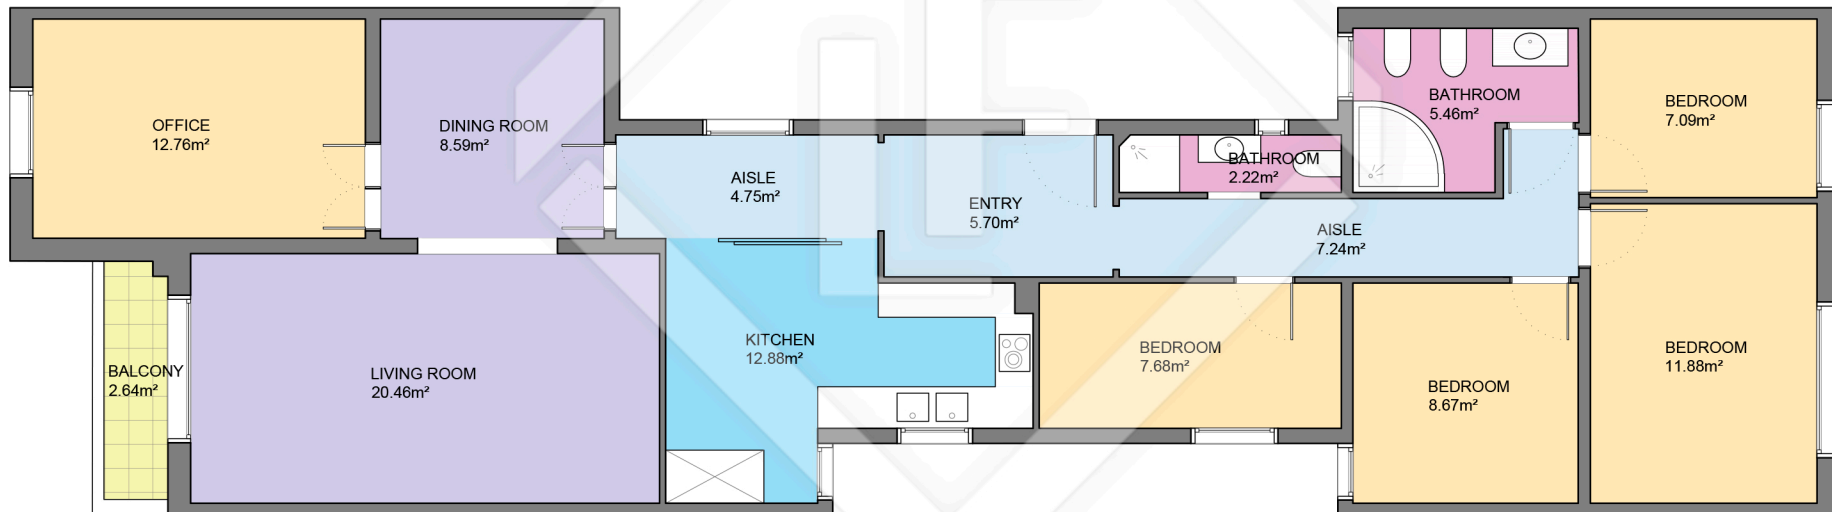

# BCN26351

# LUCAS FOX

INTERNATIONAL PROPERTIES

Scale in metres. Indicative only. Dimensions are approximate. All information contained here is gathered from sources we believe to be reliable. However we cannot guarantee its accuracy and interested persons should rely on their own enquiries.

Measurements FLOOR	
Built surface	133.28m <sup>2</sup>
Useful surface	155.55m <sup>2</sup>
Exterior surface	2.64m <sup>2</sup>
Height	2.76m