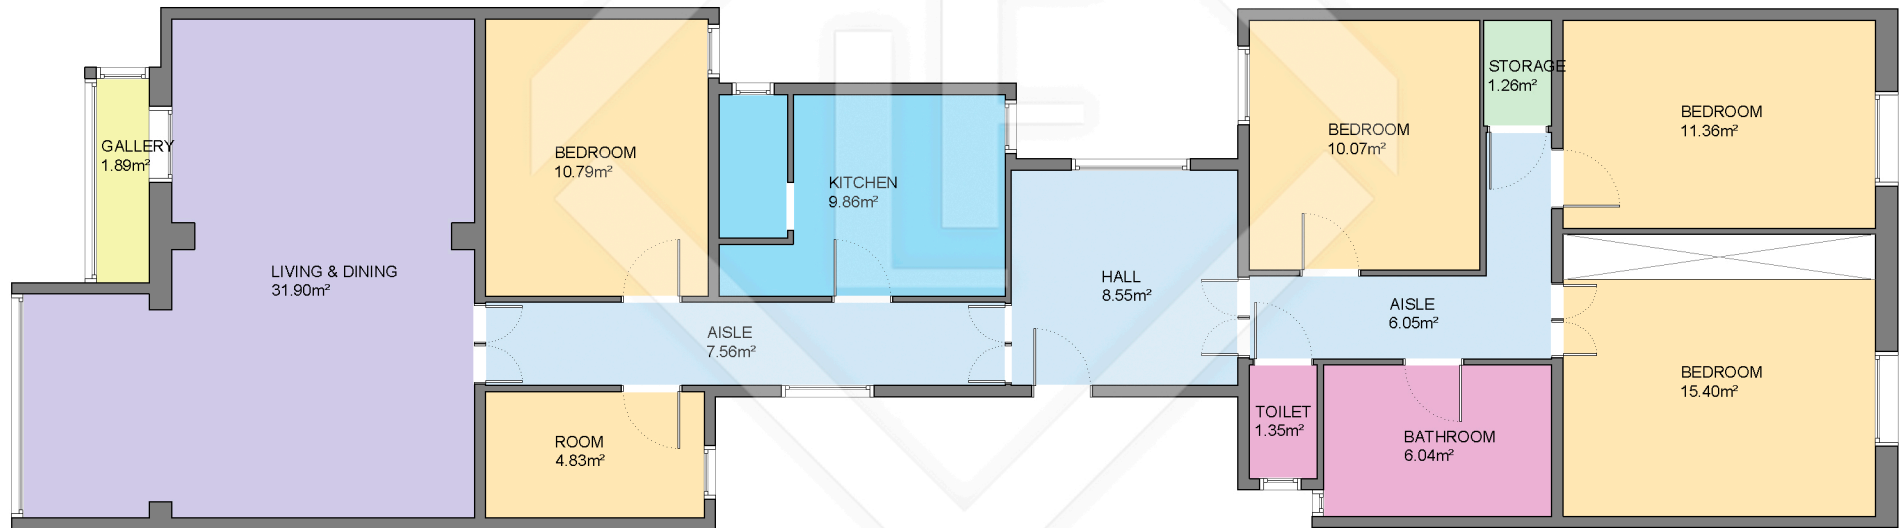

# BCN26310

# LUCAS FOX

INTERNATIONAL PROPERTIES

LUCAS FOX  
INTERNATIONAL PROPERTIES

Scale in metres. Indicative only. Dimensions are approximate. All information contained here is gathered from sources we believe to be reliable. However we cannot guarantee its accuracy and interested persons should rely on their own enquiries.

Measurements FLOOR	
Built surface	145.11m <sup>2</sup>
Useful surface	126.90m <sup>2</sup>
Height	2.80m