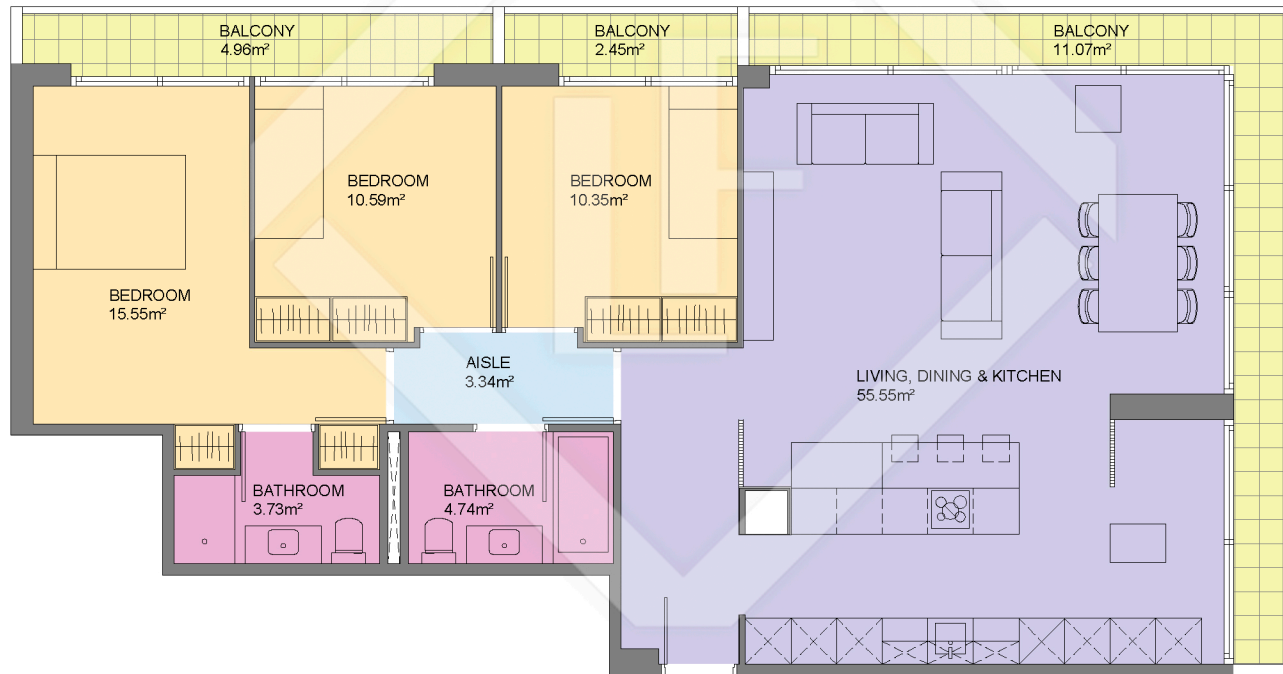

BCN26234

LUCAS FOX

INTERNATIONAL PROPERTIES

LUCAS FOX
INTERNATIONAL PROPERTIES

Scale in metres. Indicative only. Dimensions are approximate. All information contained here is gathered from sources we believe to be reliable. However we cannot guarantee its accuracy and interested persons should rely on their own enquiries.

Measurements FLOOR	
Built surface	116.53m ²
Useful surface	103.35m ²
Exterior surface	18.48m ²