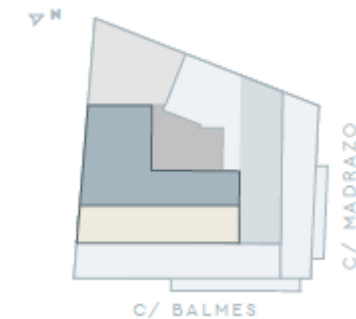

BALMES – SANT GERVASI

SOBREÁTICO

LUCAS FOX
NEW DEVELOPMENTS

VIVIENDA TIPO 3 SOBREÁTICO — UN DORMITORIO

Superficie útil 46.47 m²
Sup. Construida 57.08 m²
S.C. y E. C. 70.95 m²
Exteriores 37.77 m²

These details have been prepared in good faith but are not intended to constitute part of any offer of contract or create any contractual relationship. No description of information of any kind contained in these particulars may be relied upon as a statement or representation, warranty or fact. All images, plans and specifications shown are indicative only, cannot be guaranteed to represent the complete interiors or exteriors of the property. Any areas, measurements or distances given are approximate only. It is not possible to scale exactly from these drawings. Any buyer must satisfy himself by inspection or otherwise as to the correctness of any information given.