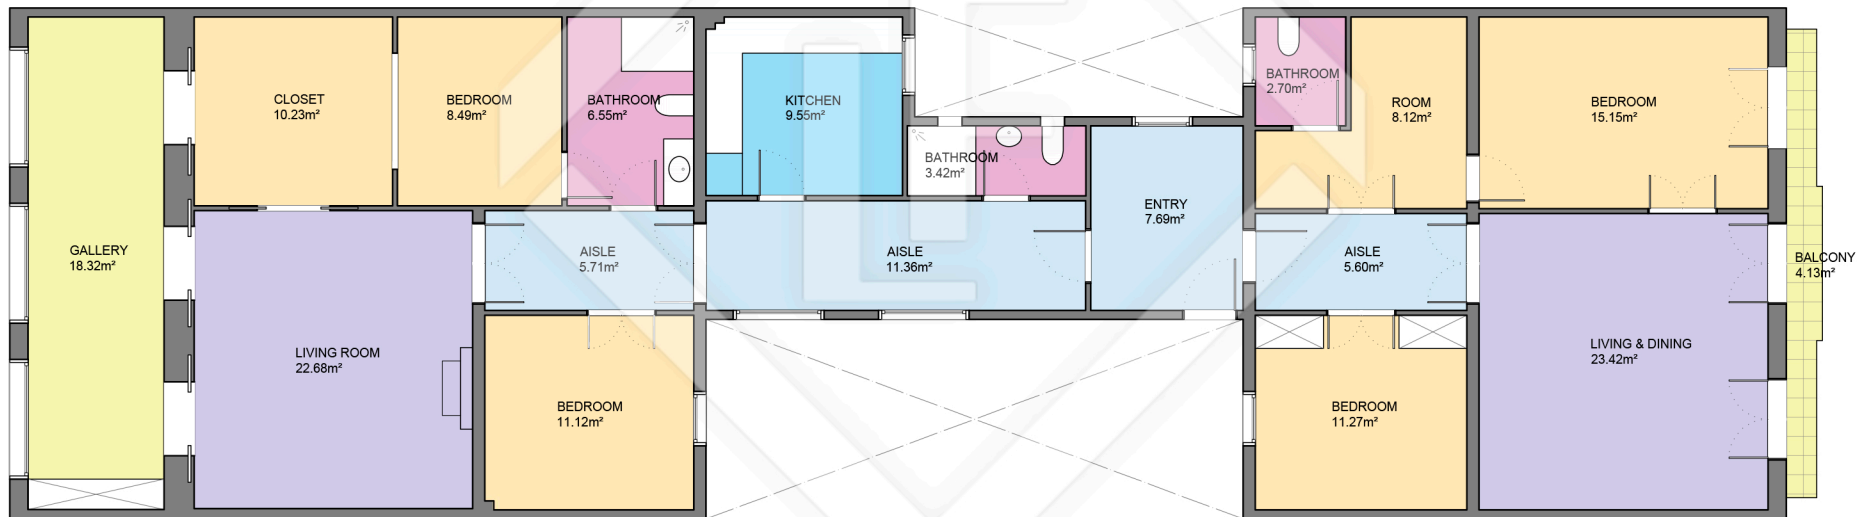

# LUCAS FOX

INTERNATIONAL PROPERTIES

Scale in metres. Indicative only. Dimensions are approximate. All information contained here is gathered from sources we believe to be reliable. However we cannot guarantee its accuracy and interested persons should rely on their own enquiries.

Measurements FLOOR	
Built surface	207.82m <sup>2</sup>
Useful surface	181.39m <sup>2</sup>
Exterior surface	4.13m <sup>2</sup>
Height	3.17m