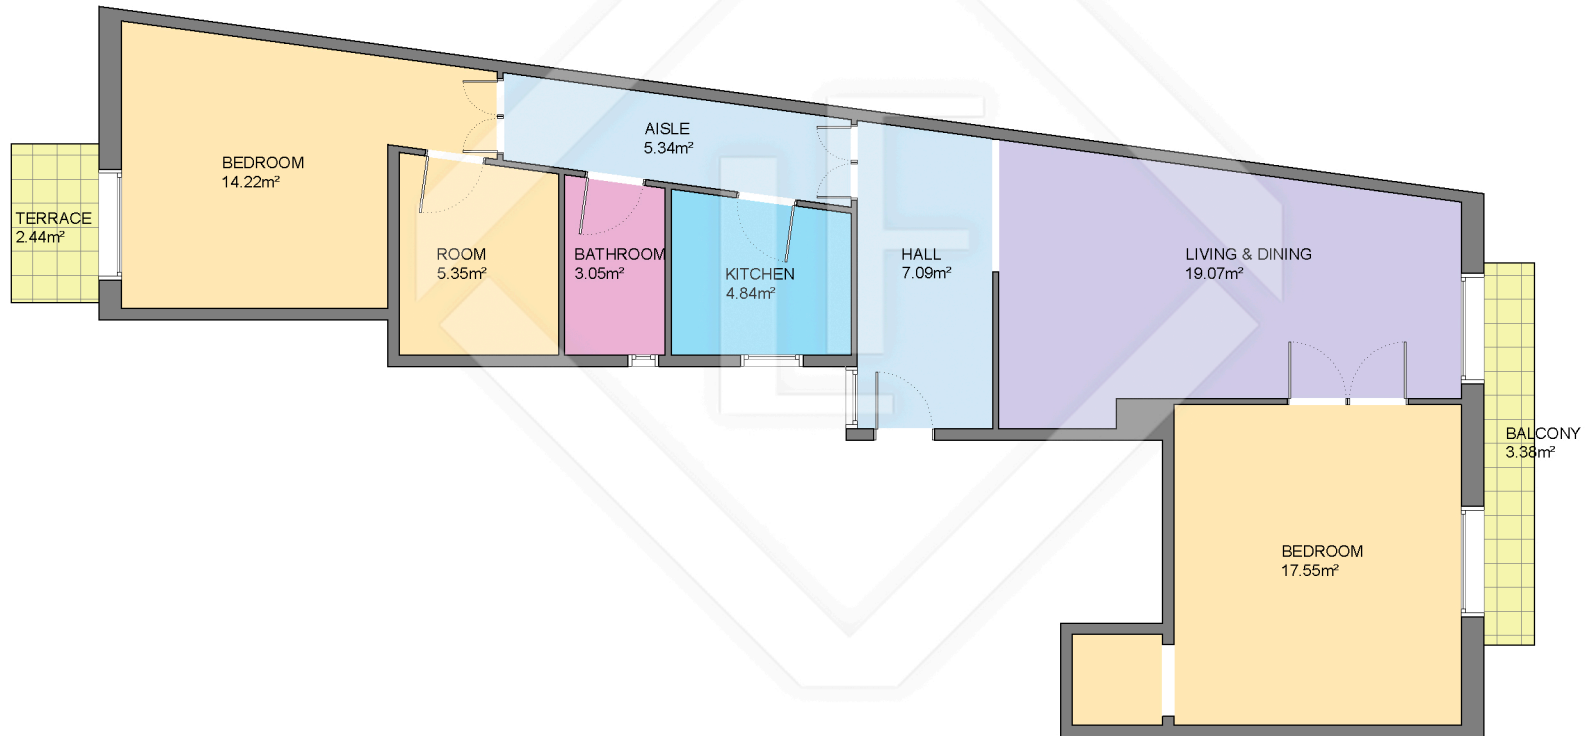

BCN26010

LUCAS FOX
INTERNATIONAL PROPERTIES

LUCAS FOX
INTERNATIONAL PROPERTIES

Scale in metres. Indicative only. Dimensions are approximate. All information contained here is gathered from sources we believe to be reliable. However we cannot guarantee its accuracy and interested persons should rely on their own enquiries.

Measurements FLOOR	
Built surface	89.09m ²
Useful surface	76.51m ²
Exterior surface	5.82m ²
Height	3.25m