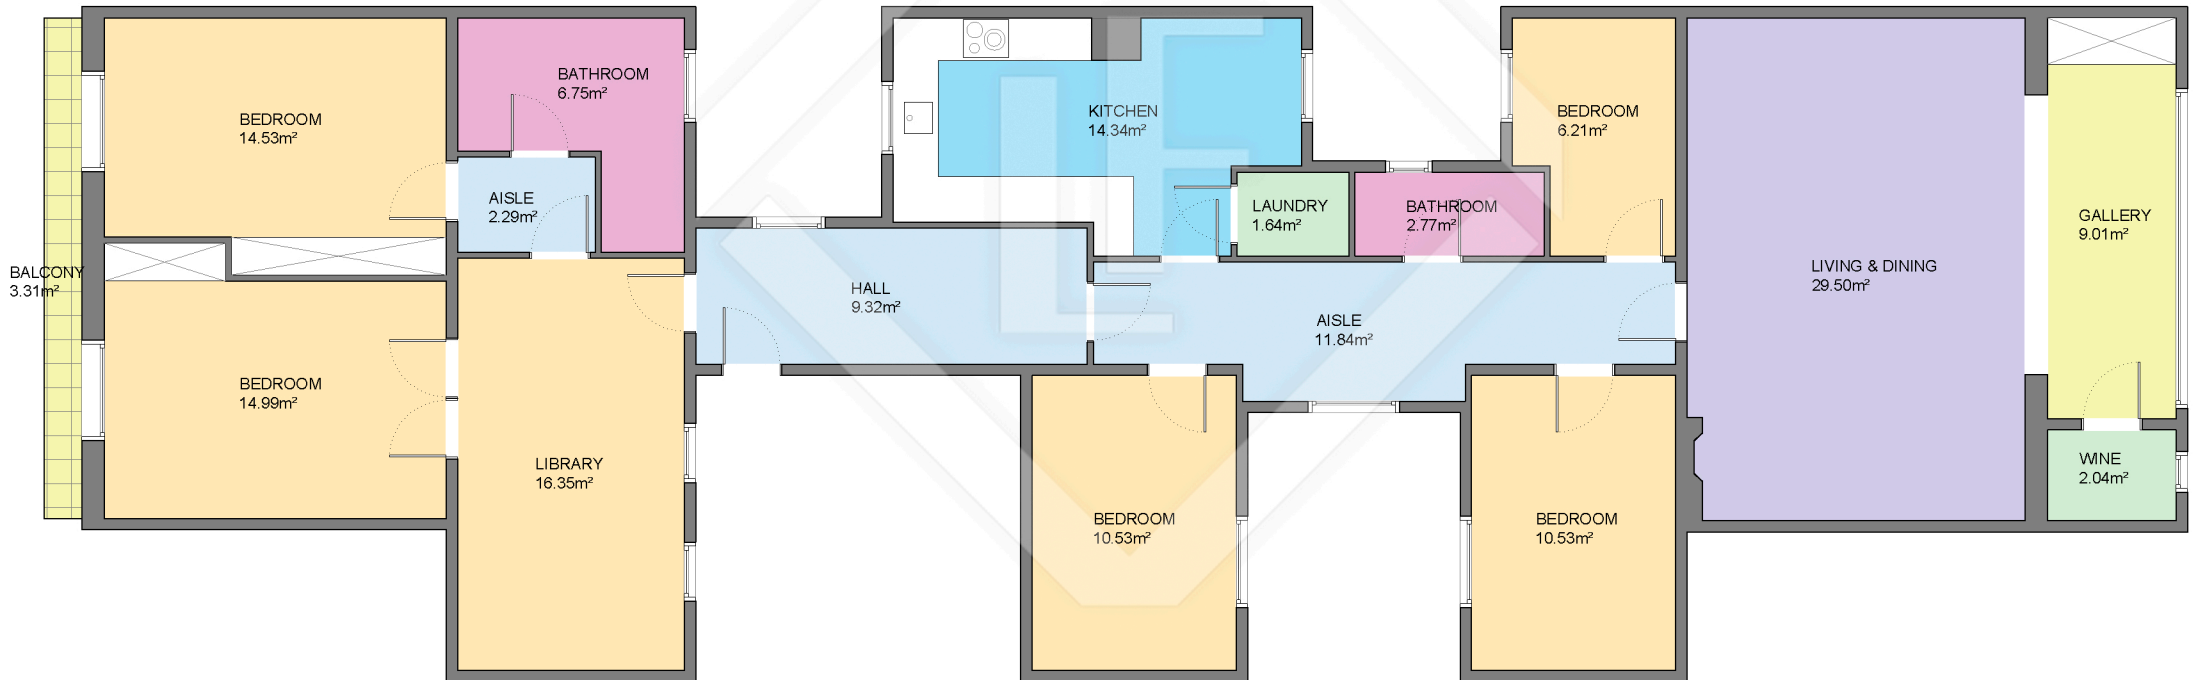

BCN25860

LUCAS FOX

INTERNATIONAL PROPERTIES

LUCAS FOX
INTERNATIONAL PROPERTIES

Scale in metres. Indicative only. Dimensions are approximate. All information contained here is gathered from sources we believe to be reliable. However we cannot guarantee its accuracy and interested persons should rely on their own enquiries.

Measurements FLOOR	
Built surface	186.57m ²
Useful surface	162.67m ²
Exterior surface	3.31m ²
Height	3.00m