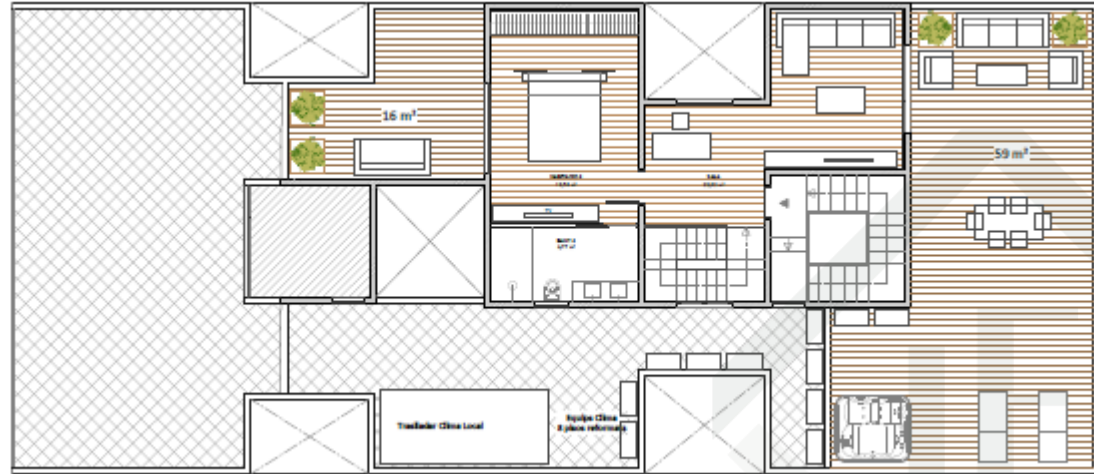

CONSELL DE CENT

PENTHOUSE 2

LUCAS FOX
NEW DEVELOPMENTS

Vivienda	Construida	Útil	Galeria	Terrazas
Puerta 1ª	135,53 m ²	120,17 m ²	6,52 m ²	
Atico	61,51 m ²	54,07 m ²		75 m ²

These details have been prepared in good faith but are not intended to constitute part of any offer of contract or create any contractual relationship. No description of information of any kind contained in these particulars may be relied upon as a statement or representation, warranty or fact. All images, plans and specifications shown are indicative only, cannot be guaranteed to represent the complete interiors or exteriors of the property. Any areas, measurements or distances given are approximate only. It is not possible to scale exactly from these drawings. Any buyer must satisfy himself by inspection or otherwise as to the correctness of any information given.