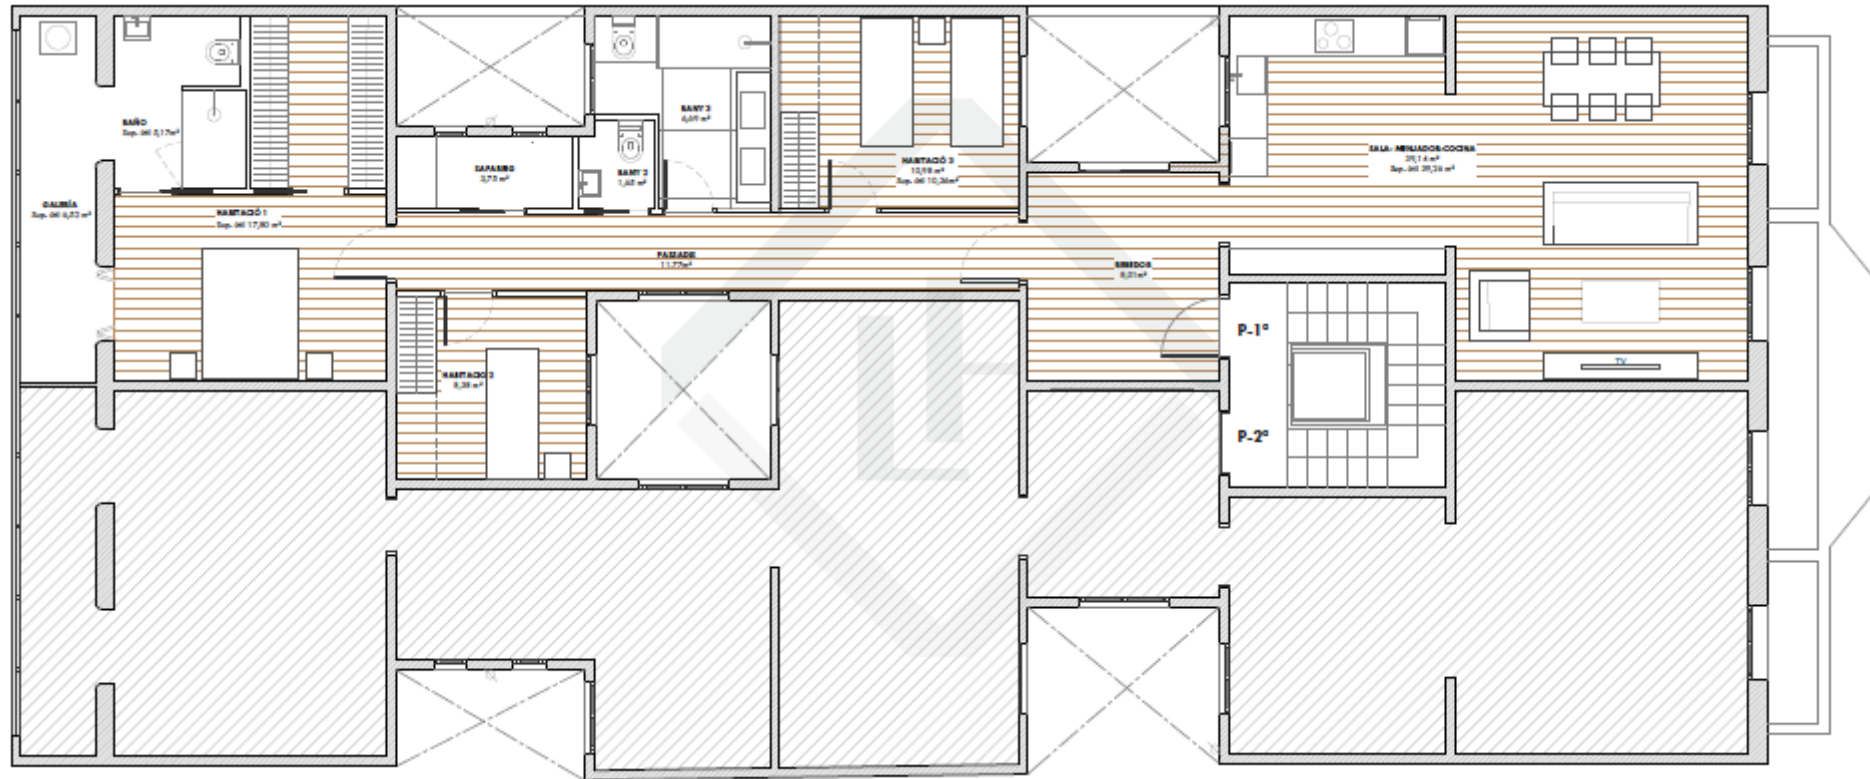

# CONSELL DE CENT

2nd & 3th FLOOR - DOOR 1

LUCAS FOX  
NEW DEVELOPMENTS

Construïda	Útil	Galeria
137,20 m <sup>2</sup>	114,56 m <sup>2</sup>	6,52 m <sup>2</sup>

These details have been prepared in good faith but are not intended to constitute part of any offer of contract or create any contractual relationship. No description of information of any kind contained in these particulars may be relied upon as a statement or representation, warranty or fact. All images, plans and specifications shown are indicative only, cannot be guaranteed to represent the complete interiors or exteriors of the property. Any areas, measurements or distances given are approximate only. It is not possible to scale exactly from these drawings. Any buyer must satisfy himself by inspection or otherwise as to the correctness of any information given.