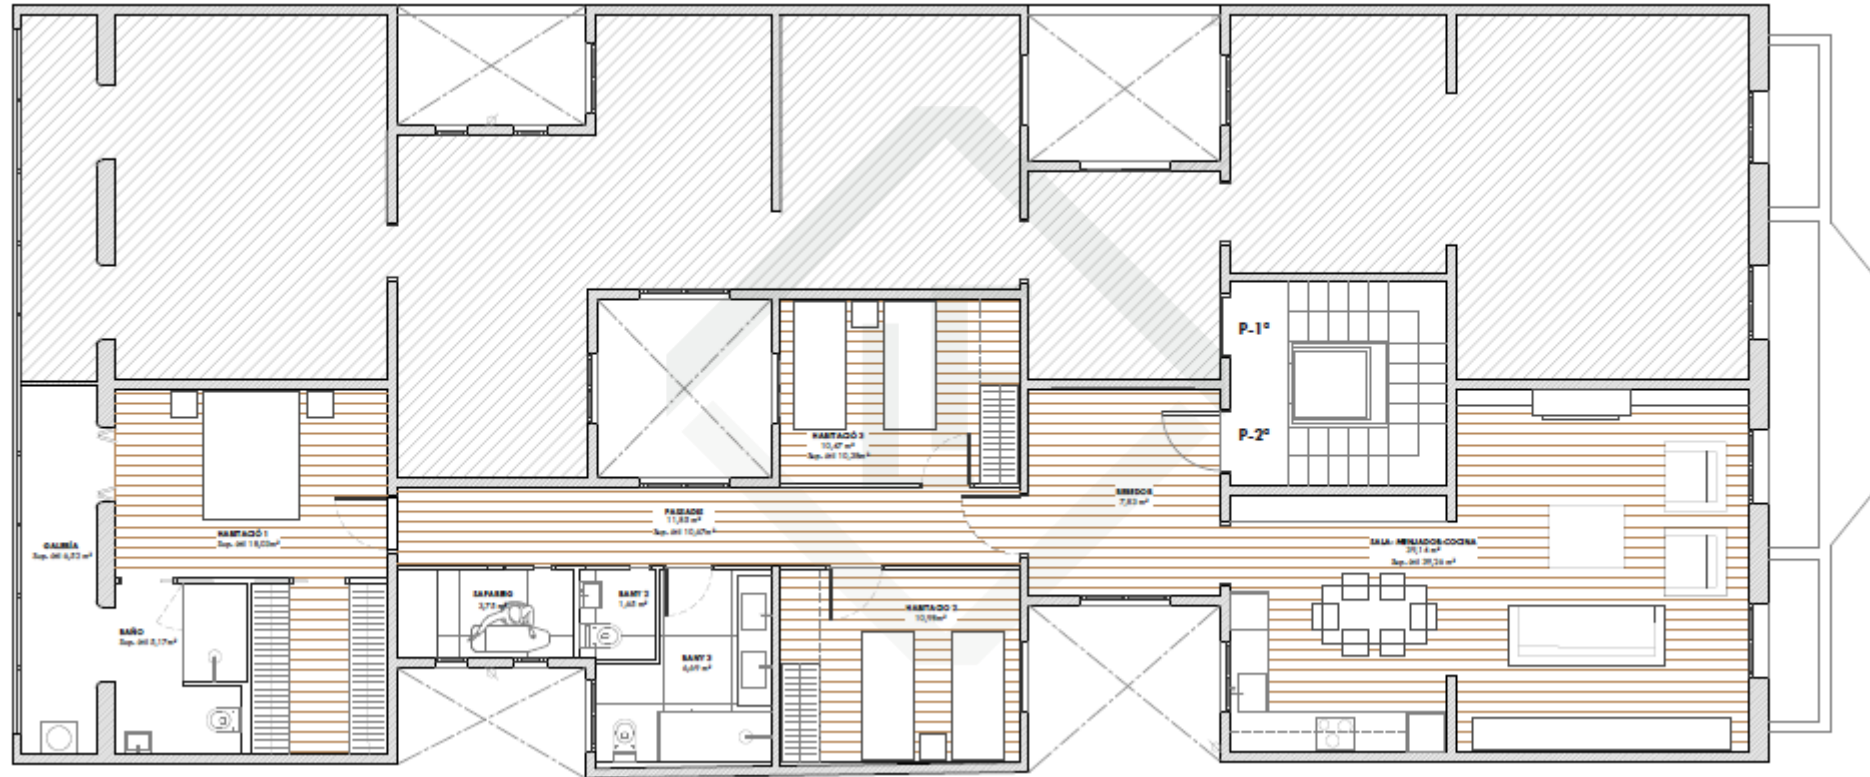

# CONSELL DE CENT

1st & 2nd FLOOR – DOOR 2

LUCAS FOX  
NEW DEVELOPMENTS

Construida	Útil	Galeria
137,20 m <sup>2</sup>	114,56 m <sup>2</sup>	6,52 m <sup>2</sup>

These details have been prepared in good faith but are not intended to constitute part of any offer of contract or create any contractual relationship. No description of information of any kind contained in these particulars may be relied upon as a statement or representation, warranty or fact. All images, plans and specifications shown are indicative only, cannot be guaranteed to represent the complete interiors or exteriors of the property. Any areas, measurements or distances given are approximate only. It is not possible to scale exactly from these drawings. Any buyer must satisfy himself by inspection or otherwise as to the correctness of any information given.