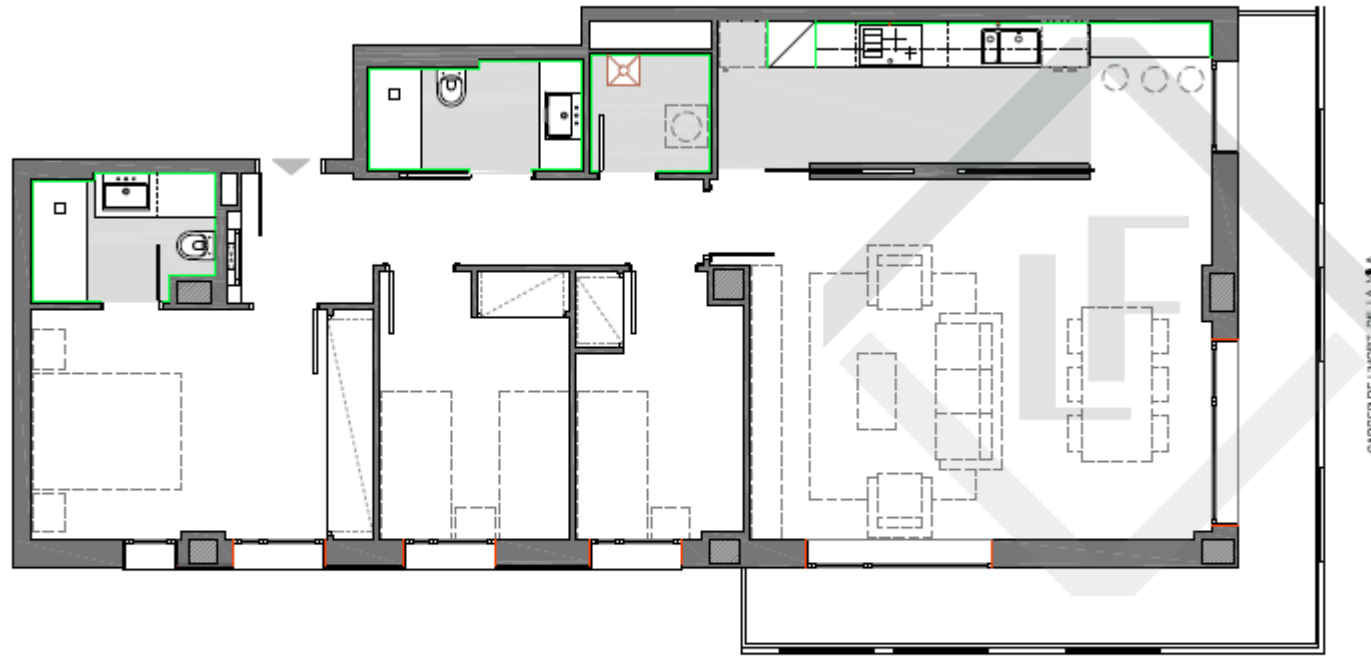

SARRIÀ - AUGUSTA

1º / 2º / 3º - DOOR 1

LUCAS FOX
NEW DEVELOPMENTS

Superfície Construïda Interior:	101,61m2
Superfície Construïda Exterior, Coberta:	16,24m2
Total Superfície Construïda:	117,85m2
Superfície Útil Interior:	85,11m2

These details have been prepared in good faith but are not intended to constitute part of any offer of contract or create any contractual relationship. No description of information of any kind contained in these particulars may be relied upon as a statement or representation, warranty or fact. All images, plans and specifications shown are indicative only, cannot be guaranteed to represent the complete interiors or exteriors of the property. Any areas, measurements or distances given are approximate only. It is not possible to scale exactly from these drawings. Any buyer must satisfy himself by inspection or otherwise as to the correctness of any information given.