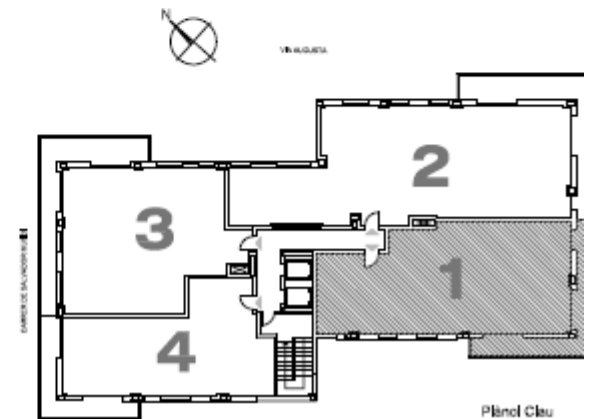

SARRIÀ - AUGUSTA

1º / 2º / 3º - DOOR 1

LUCAS FOX
NEW DEVELOPMENTS

Superfície Construïda Interior:	101,61m2
Superfície Construïda Exterior, Coberta:	16,24m2
Total Superfície Construïda:	117,85m2
Superfície Útil Interior:	85,11m2

These details have been prepared in good faith but are not intended to constitute part of any offer of contract or create any contractual relationship. No description of information of any kind contained in these particulars may be relied upon as a statement or representation, warranty or fact. All images, plans and specifications shown are indicative only, cannot be guaranteed to represent the complete interiors or exteriors of the property. Any areas, measurements or distances given are approximate only. It is not possible to scale exactly from these drawings. Any buyer must satisfy himself by inspection or otherwise as to the correctness of any information given.