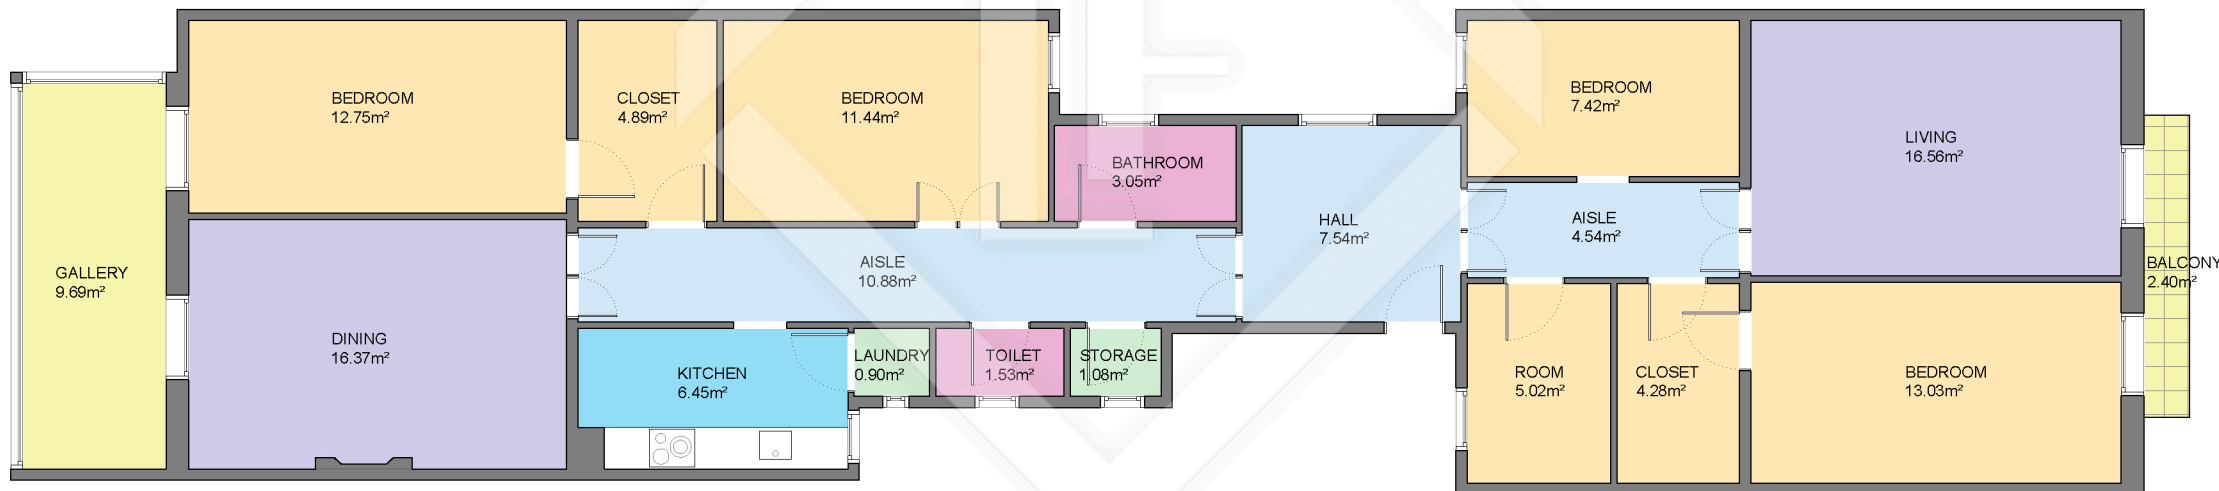

# LUCAS FOX

INTERNATIONAL PROPERTIES

LUCAS FOX  
INTERNATIONAL PROPERTIES

Scale in metres. Indicative only. Dimensions are approximate. All information contained here is gathered from sources we believe to be reliable. However we cannot guarantee its accuracy and interested persons should rely on their own enquiries.

Measurements FLOOR	
Built surface	157.12m <sup>2</sup>
Useful surface	137.40m <sup>2</sup>
Exterior surface	2.40m <sup>2</sup>
Height	2.85m