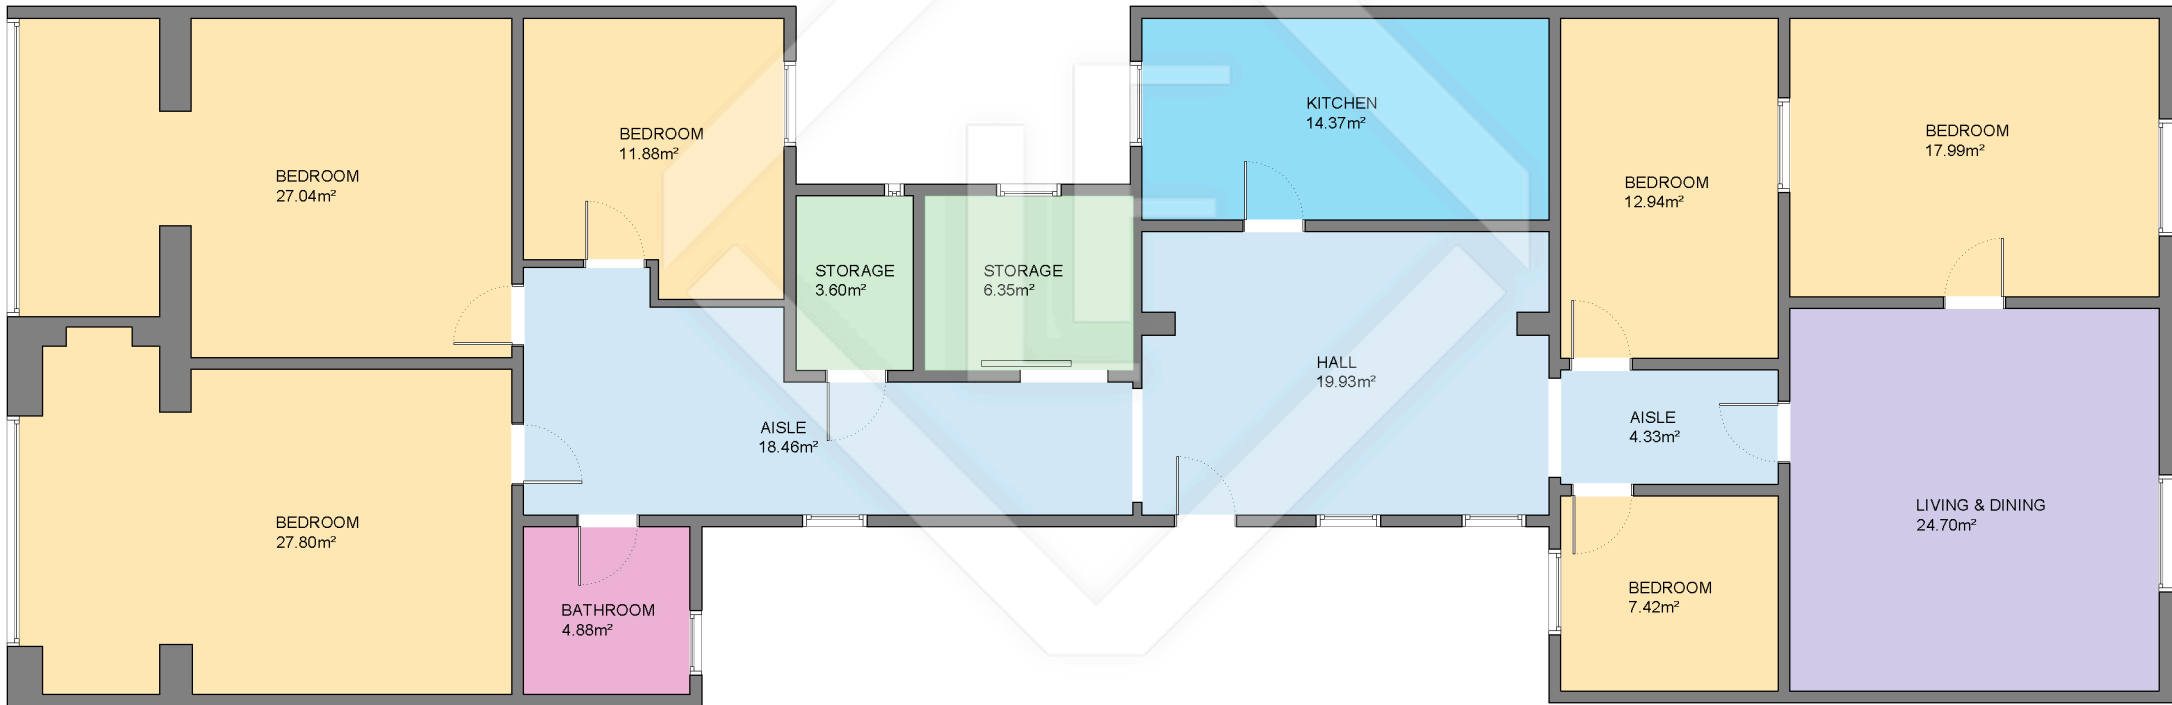

BCN25602

LUCAS FOX

INTERNATIONAL PROPERTIES

LUCAS FOX
INTERNATIONAL PROPERTIES

Scale in metres. Indicative only. Dimensions are approximate. All information contained here is gathered from sources we believe to be reliable. However we cannot guarantee its accuracy and interested persons should rely on their own enquiries.

Measurements FLOOR	
Built surface	228.78m ²
Useful surface	201.70m ²