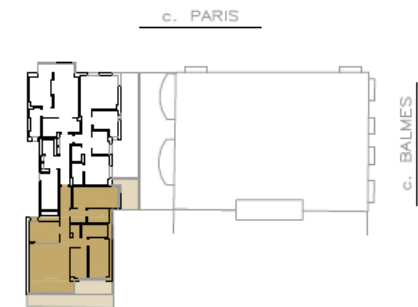

DIAGONAL RESIDENCES

1^o 1^a - PARIS

LUCAS FOX
NEW DEVELOPMENTS

PISO 1^o 1^a

	m ²
SUP. ÚTIL INTERIOR:	109,90
SUP. CONST. INTERIOR:	126,05
SUP. CONST. EXTERIOR:	37,20
TOTAL SUP. CONST. VIVIENDA:	163,25

These details have been prepared in good faith but are not intended to constitute part of any offer of contract or create any contractual relationship. No description of information of any kind contained in these particulars may be relied upon as a statement or representation, warranty or fact. All images, plans and specifications shown are indicative only, cannot be guaranteed to represent the complete interiors or exteriors of the property. Any areas, measurements or distances given are approximate only. It is not possible to scale exactly from these drawings. Any buyer must satisfy himself by inspection or otherwise as to the correctness of any information given.