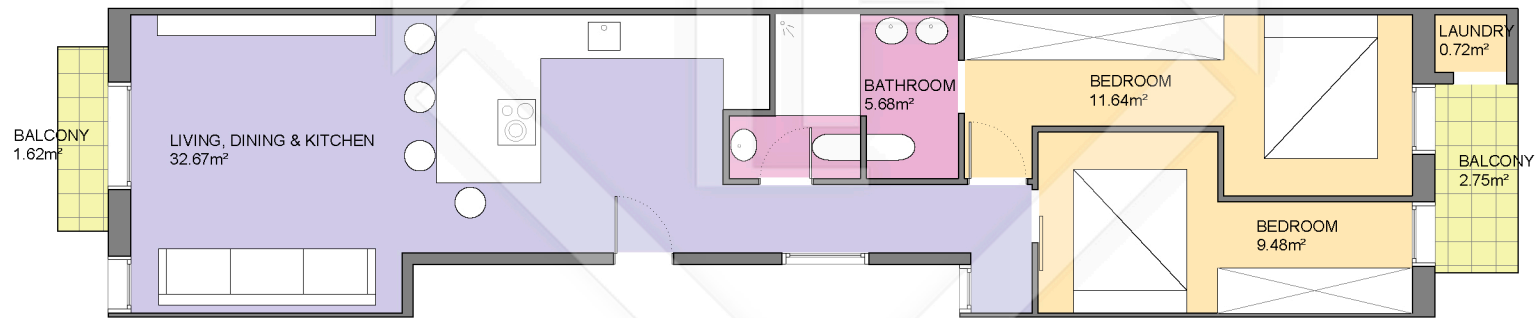

BCN25537

LUCAS FOX  
INTERNATIONAL PROPERTIES

LUCAS FOX  
INTERNATIONAL PROPERTIES

Scale in metres. Indicative only. Dimensions are approximate. All information contained here is gathered from sources we believe to be reliable. However we cannot guarantee its accuracy and interested persons should rely on their own enquiries.

Measurements FLOOR	
Built surface	67.62m <sup>2</sup>
Useful surface	60.19m <sup>2</sup>
Exterior surface	4.37m <sup>2</sup>