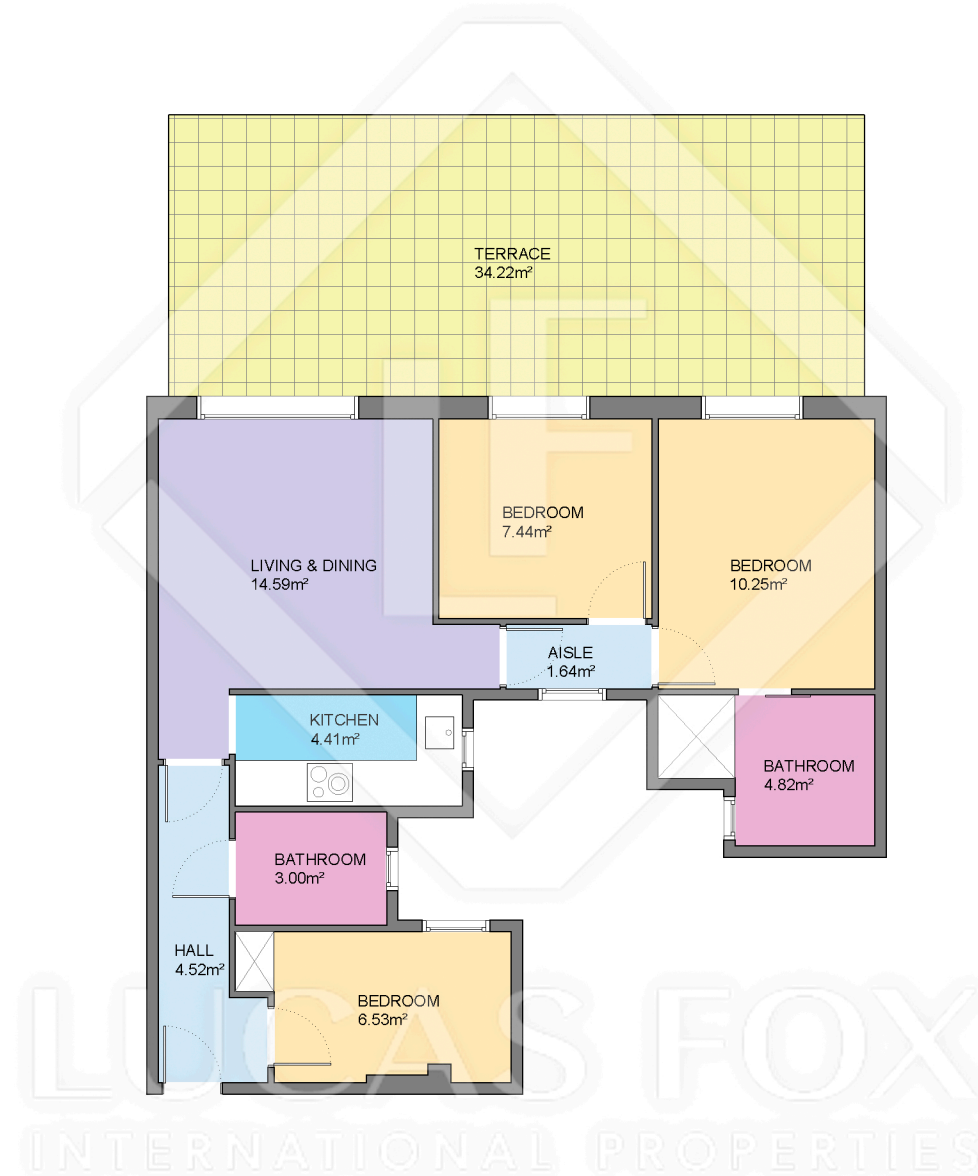

BCN25466

LUCAS FOX
INTERNATIONAL PROPERTIES

Scale in metres. Indicative only. Dimensions are approximate. All information contained here is gathered from sources we believe to be reliable. However we cannot guarantee its accuracy and interested persons should rely on their own enquiries.

Measurements FLOOR	
Built surface	67.63m ²
Useful surface	57.20m ²
Exterior surface	34.22m ²
Height	2.70m