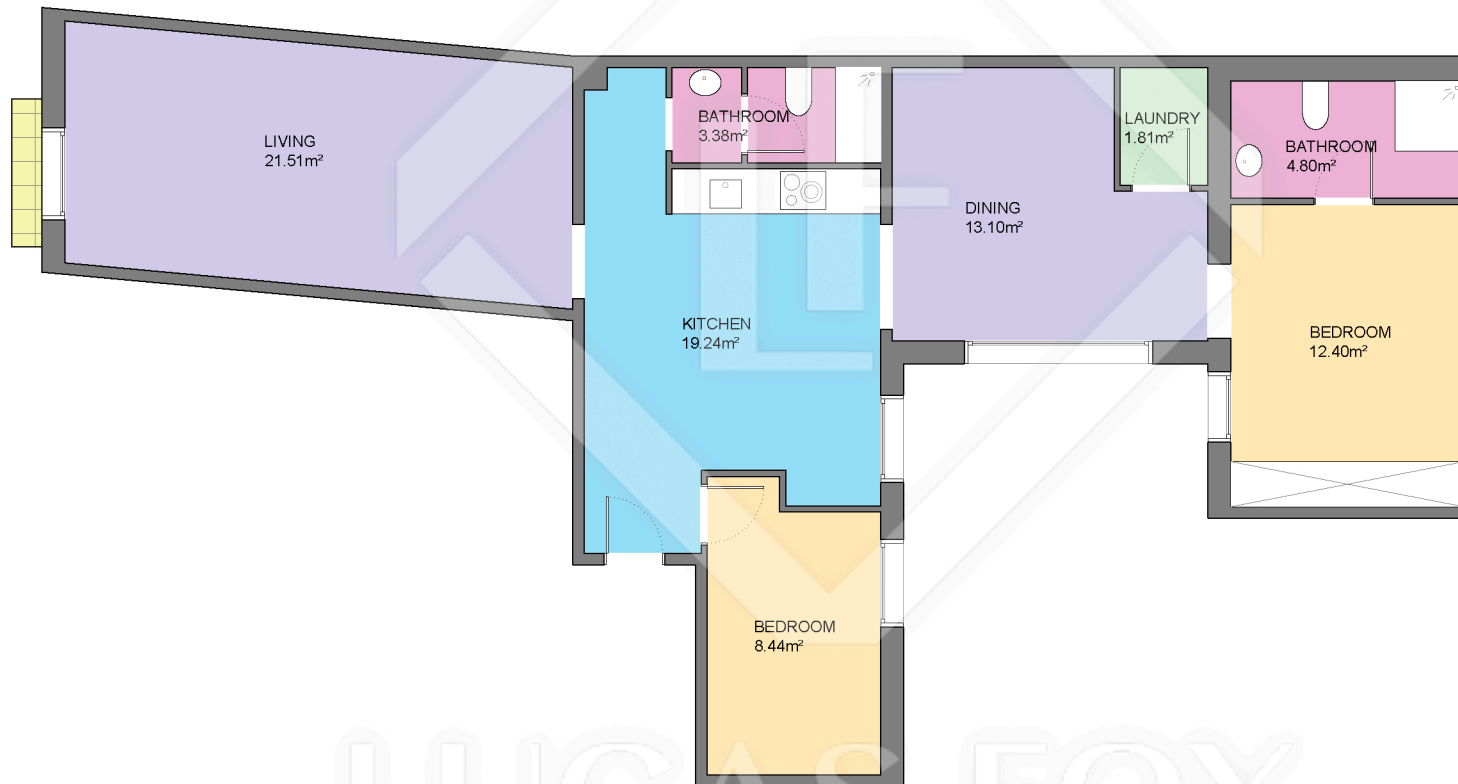

BCN25336

LUCAS FOX
INTERNATIONAL PROPERTIES

LUCAS FOX
INTERNATIONAL PROPERTIES

Scale in metres. Indicative only. Dimensions are approximate. All information contained here is gathered from sources we believe to be reliable. However we cannot guarantee its accuracy and interested persons should rely on their own enquiries.

Measurements FLOOR	
Built surface	100.15m ²
Useful surface	84.68m ²
Exterior surface	0.78m ²
Height	2.85m