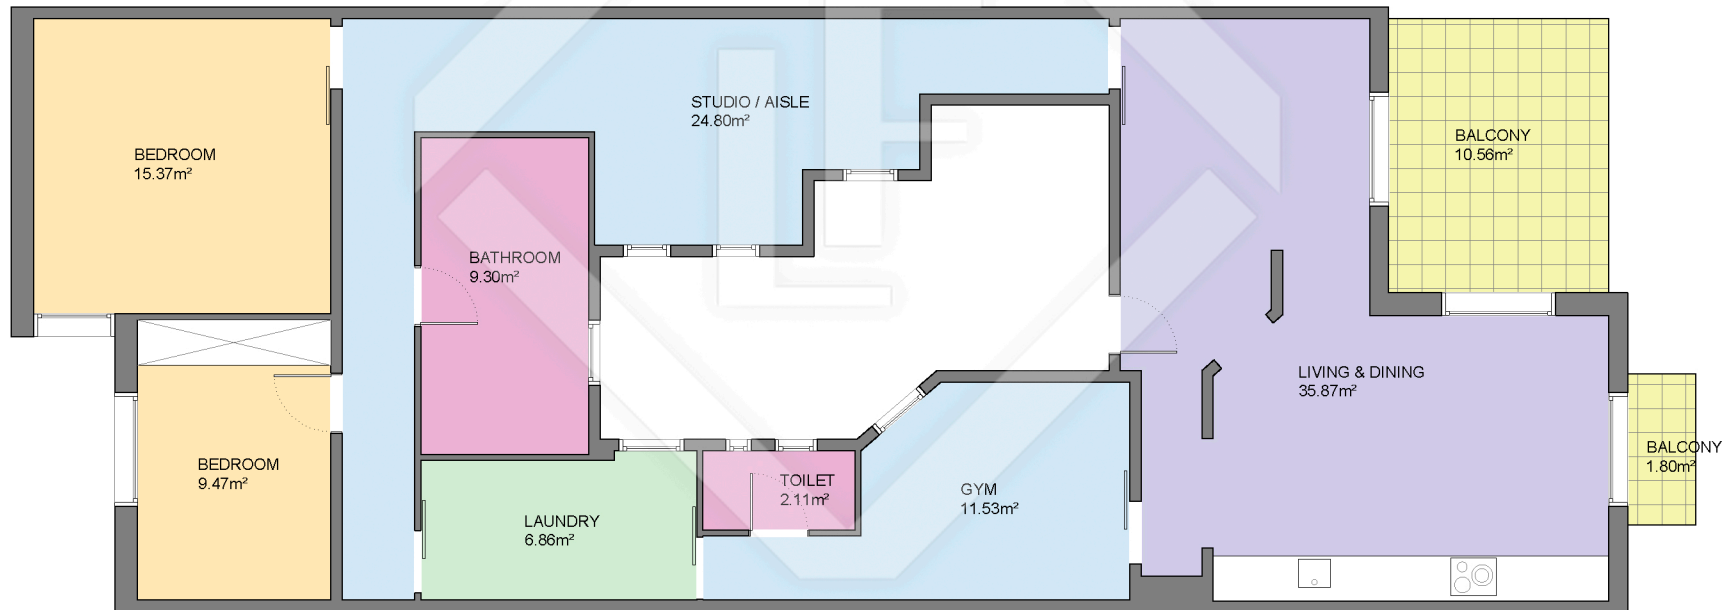

BCN25261

LUCAS FOX
INTERNATIONAL PROPERTIES

LUCAS FOX
INTERNATIONAL PROPERTIES

Scale in metres. Indicative only. Dimensions are approximate. All information contained here is gathered from sources we believe to be reliable. However we cannot guarantee its accuracy and interested persons should rely on their own enquiries.

Measurements FLOOR	
Built surface	134.54m ²
Useful surface	115.30m ²
Exterior surface	12.36m ²
Height	2.70m