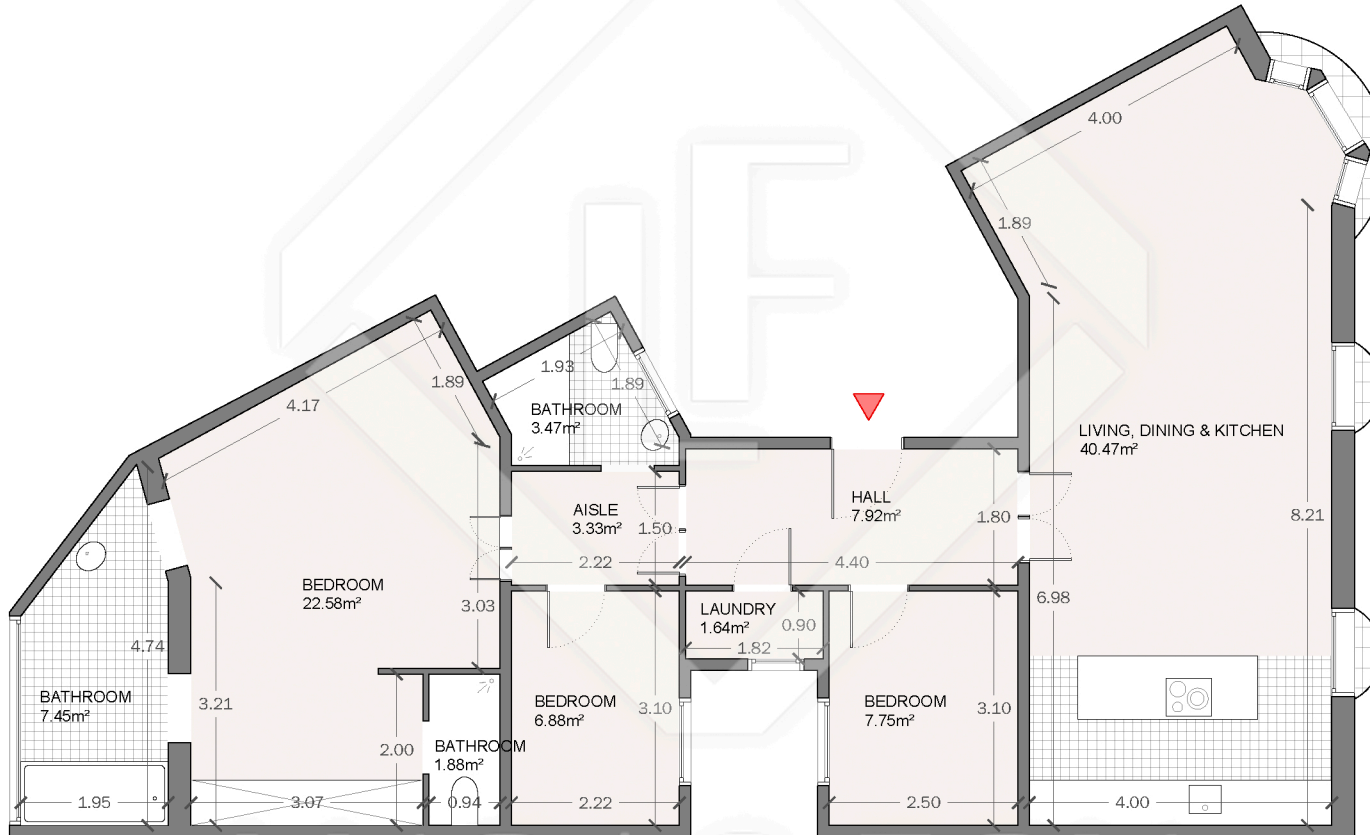

# BCN25213

Cotas

LUCAS FOX  
INTERNATIONAL PROPERTIES

LUCAS FOX  
INTERNATIONAL PROPERTIES

Scale in metres. Indicative only. Dimensions are approximate. All information contained here is gathered from sources we believe to be reliable. However we cannot guarantee its accuracy and interested persons should rely on their own enquiries.

Measurements FLOOR	
Built surface	118.86m <sup>2</sup>
Useful surface	103.38m <sup>2</sup>
Balcony	1.65m <sup>2</sup>
Height	3.00m