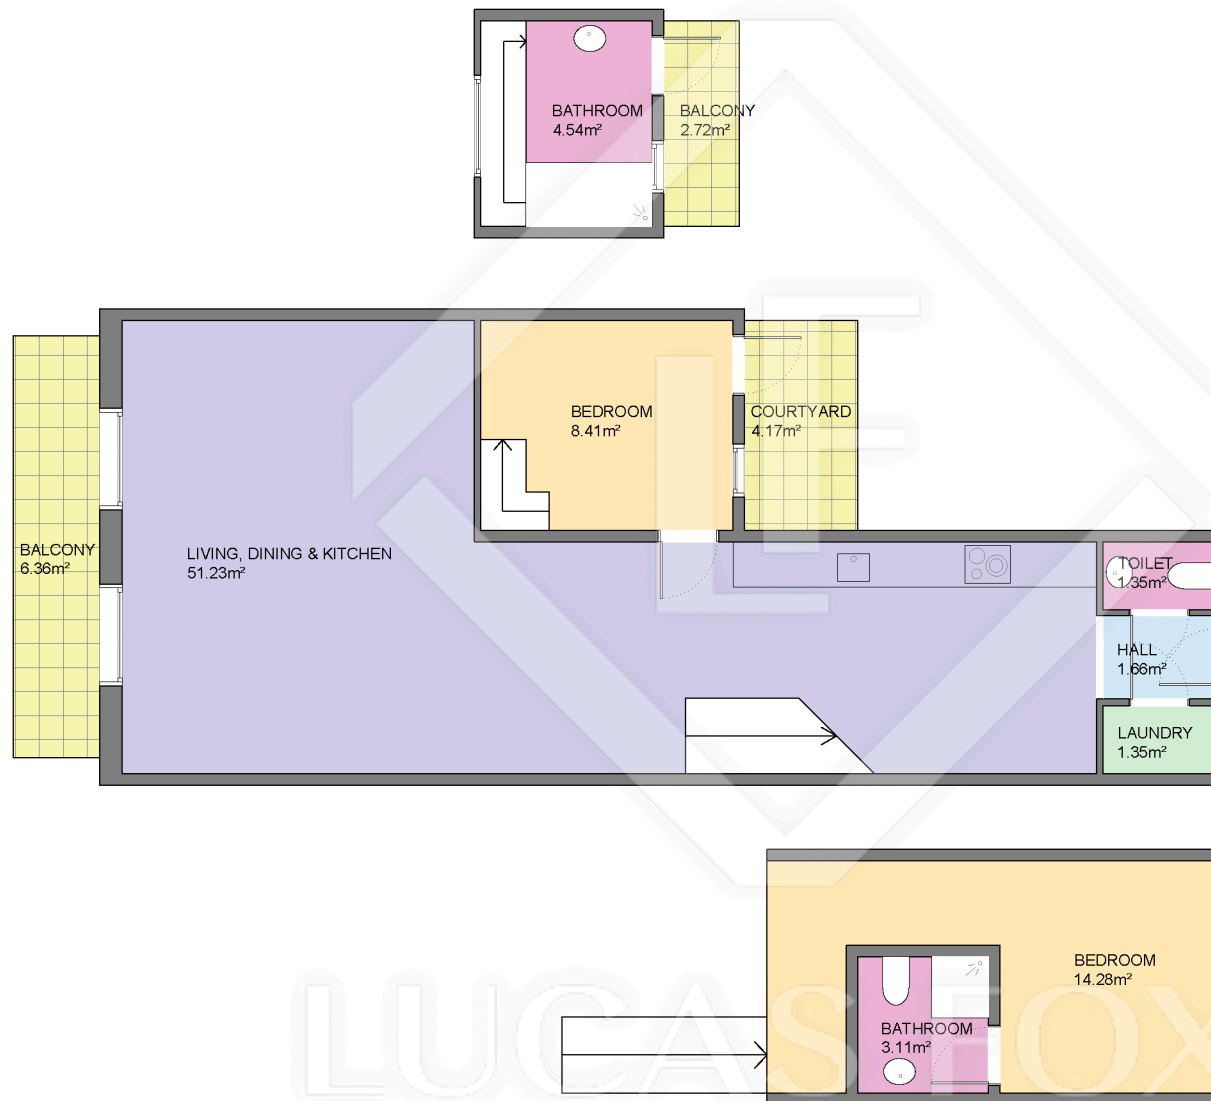

BCN24705

LUCAS FOX
INTERNATIONAL PROPERTIES

LUCAS FOX
INTERNATIONAL PROPERTIES

Scale in metres. Indicative only. Dimensions are approximate. All information contained here is gathered from sources we believe to be reliable. However we cannot guarantee its accuracy and interested persons should rely on their own enquiries.

Measurements FLOOR	
Built surface	103.35m ²
Useful surface	85.92m ²
Exterior surface	13.25m ²
Height	5.40m