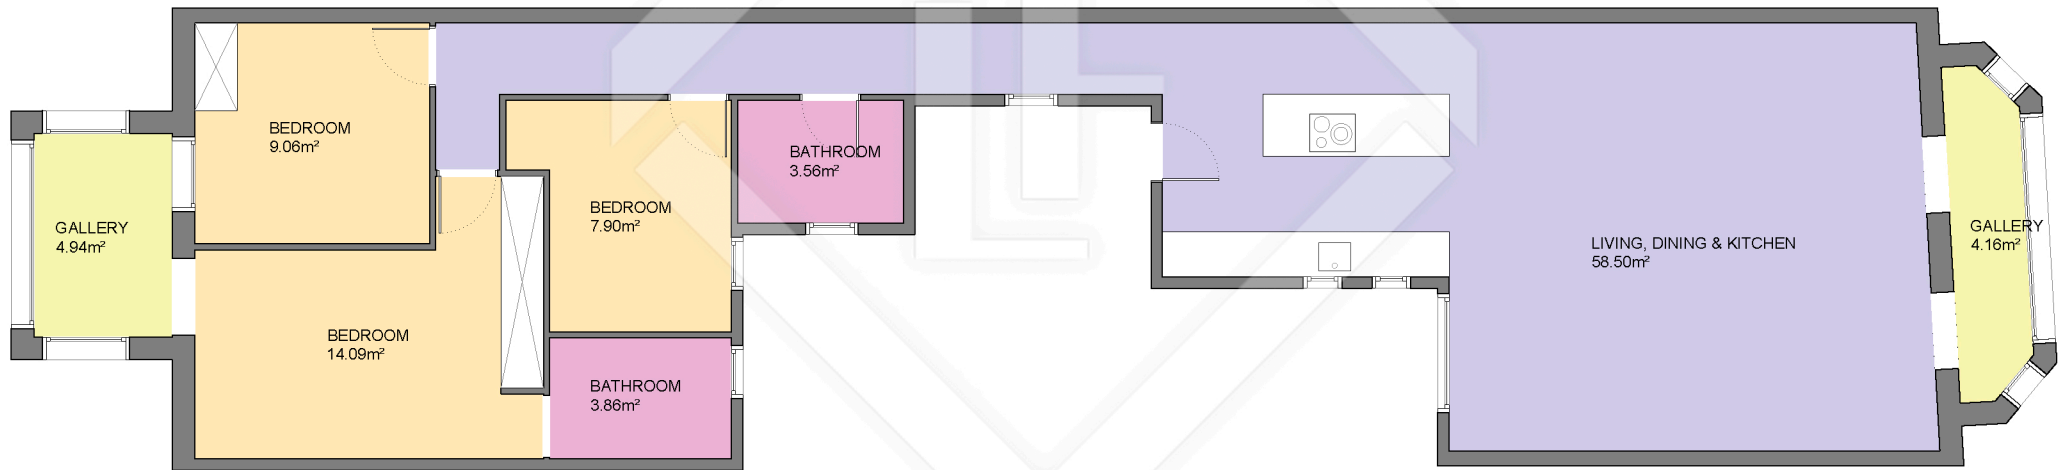

BCN24561

LUCAS FOX

INTERNATIONAL PROPERTIES

LUCAS FOX
INTERNATIONAL PROPERTIES

Scale in metres. Indicative only. Dimensions are approximate. All information contained here is gathered from sources we believe to be reliable. However we cannot guarantee its accuracy and interested persons should rely on their own enquiries.

Measurements FLOOR	
Built surface	125.25m ²
Useful surface	106.07m ²