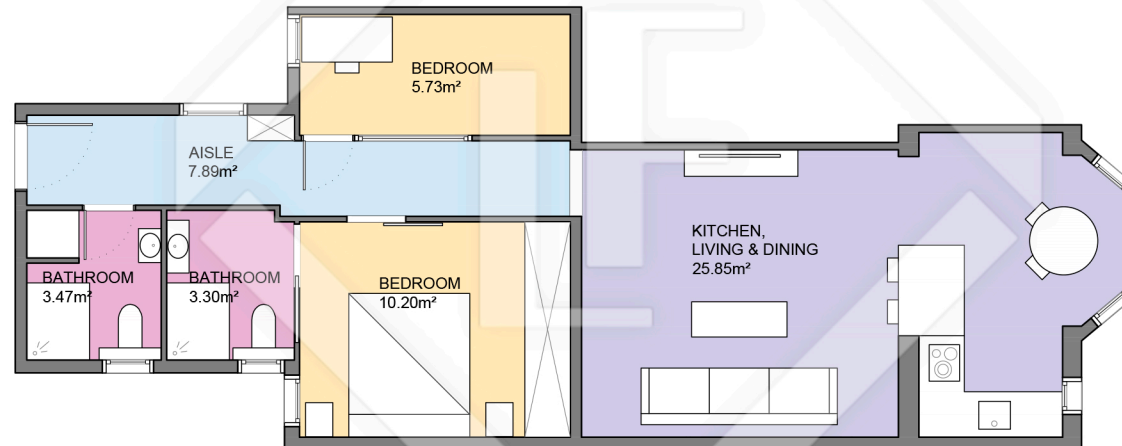

BCN24545

LUCAS FOX  
INTERNATIONAL PROPERTIES

LUCAS FOX  
INTERNATIONAL PROPERTIES

Scale in metres. Indicative only. Dimensions are approximate. All information contained here is gathered from sources we believe to be reliable. However we cannot guarantee its accuracy and interested persons should rely on their own enquiries.

Measurements FLOOR	
Built surface	67.24m <sup>2</sup>
Useful surface	56.45m <sup>2</sup>