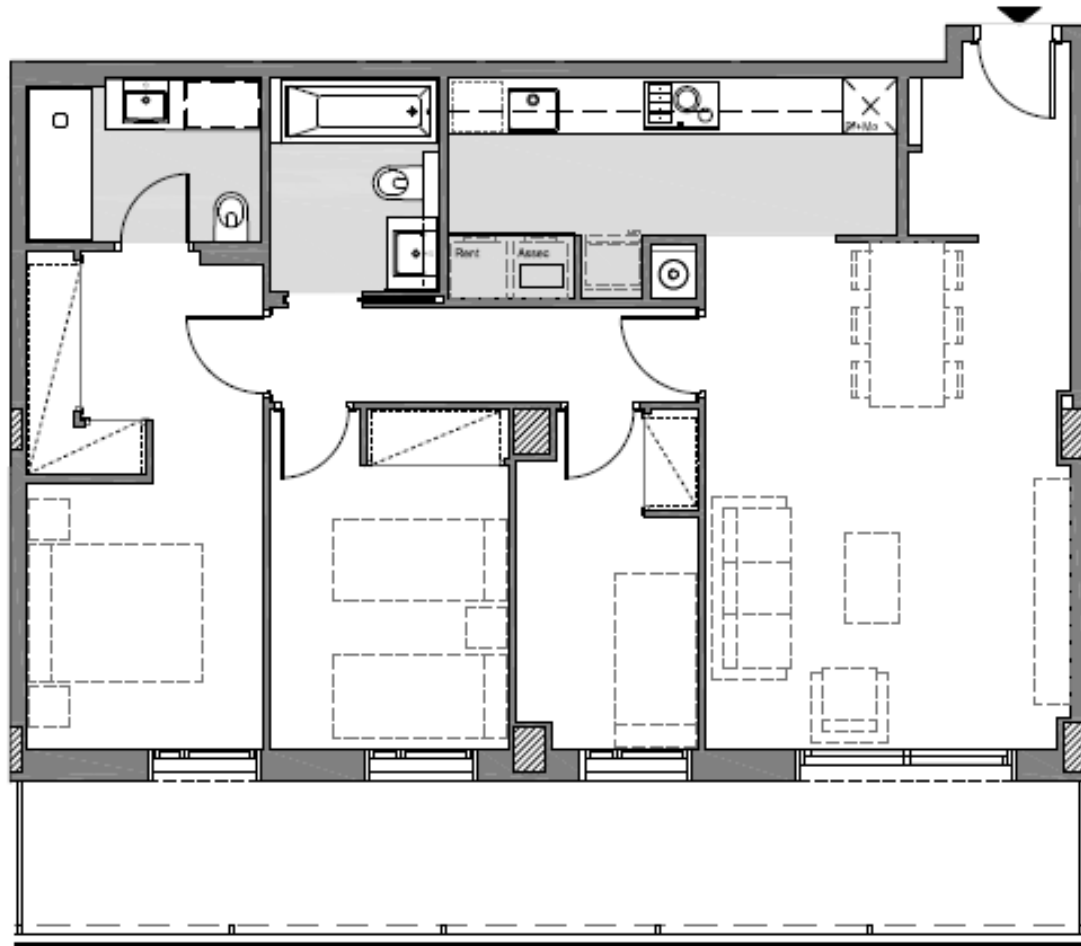

LES ARTS

TORRE B - 3^o 4^a a 5^o 4^a

LUCAS FOX
NEW DEVELOPMENTS

Superfície Construída Total	42,32m ²
Superfície Construída Área por Coberta	23,25m ²
Total Superfície Construída	113,26m ²
Superfície útil Interior	79,50m ²
Superfície útil Área de Serviço	3,27m ²

0 1 2 3
data: 27 outubro 2020 Escala 1:50

These details have been prepared in good faith but are not intended to constitute part of any offer of contract or create any contractual relationship. No description of information of any kind contained in these particulars may be relied upon as a statement or representation, warranty or fact. All images, plans and specifications shown are indicative only, cannot be guaranteed to represent the complete interiors or exteriors of the property. Any areas, measurements or distances given are approximate only. It is not possible to scale exactly from these drawings. Any buyer must satisfy himself by inspection or otherwise as to the correctness of any information given.