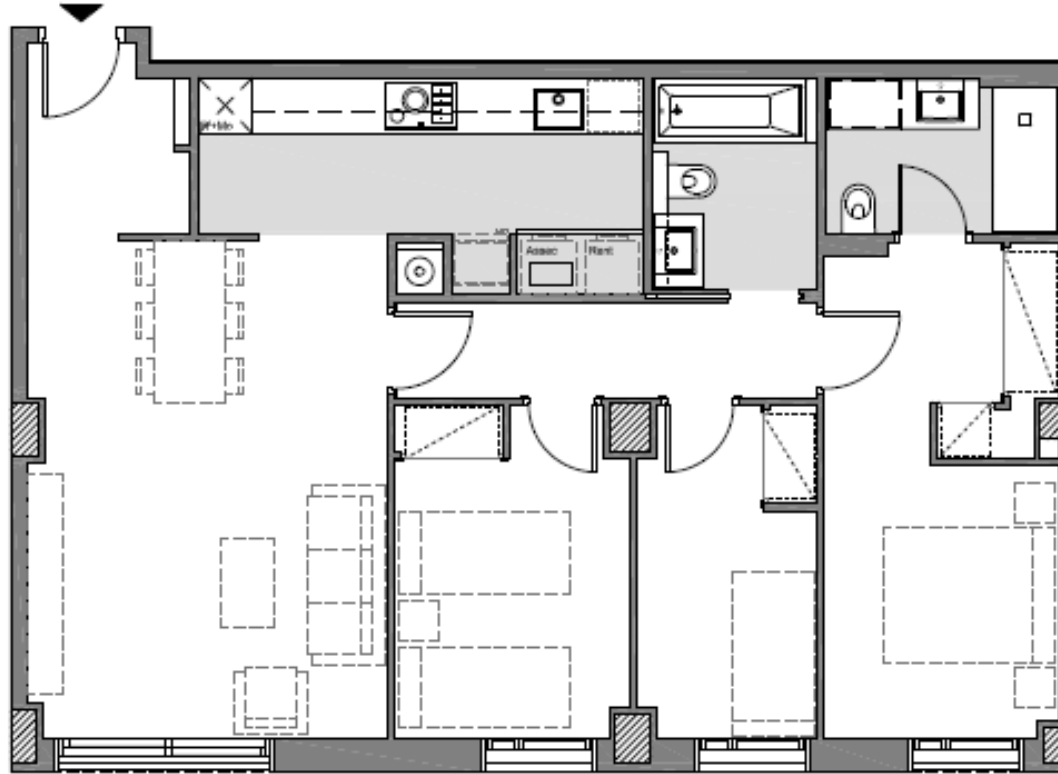

LES ARTS

TORRE B - 1º 3ª

LUCAS FOX
NEW DEVELOPMENTS

Superficie Construida Interior	83,88m²
Superficie Construida Exterior Cobierta	3,30m²
Total Superficie Construida	87,18m²
Superficie Util Interior	75,34m²
Superficie Interior Desplazada	3,93m²

data: 22 octubre 2020 Escala 1:50

These details have been prepared in good faith but are not intended to constitute part of any offer of contract or create any contractual relationship. No description of information of any kind contained in these particulars may be relied upon as a statement or representation, warranty or fact. All images, plans and specifications shown are indicative only, cannot be guaranteed to represent the complete interiors or exteriors of the property. Any areas, measurements or distances given are approximate only. It is not possible to scale exactly from these drawings. Any buyer must satisfy himself by inspection or otherwise as to the correctness of any information given.